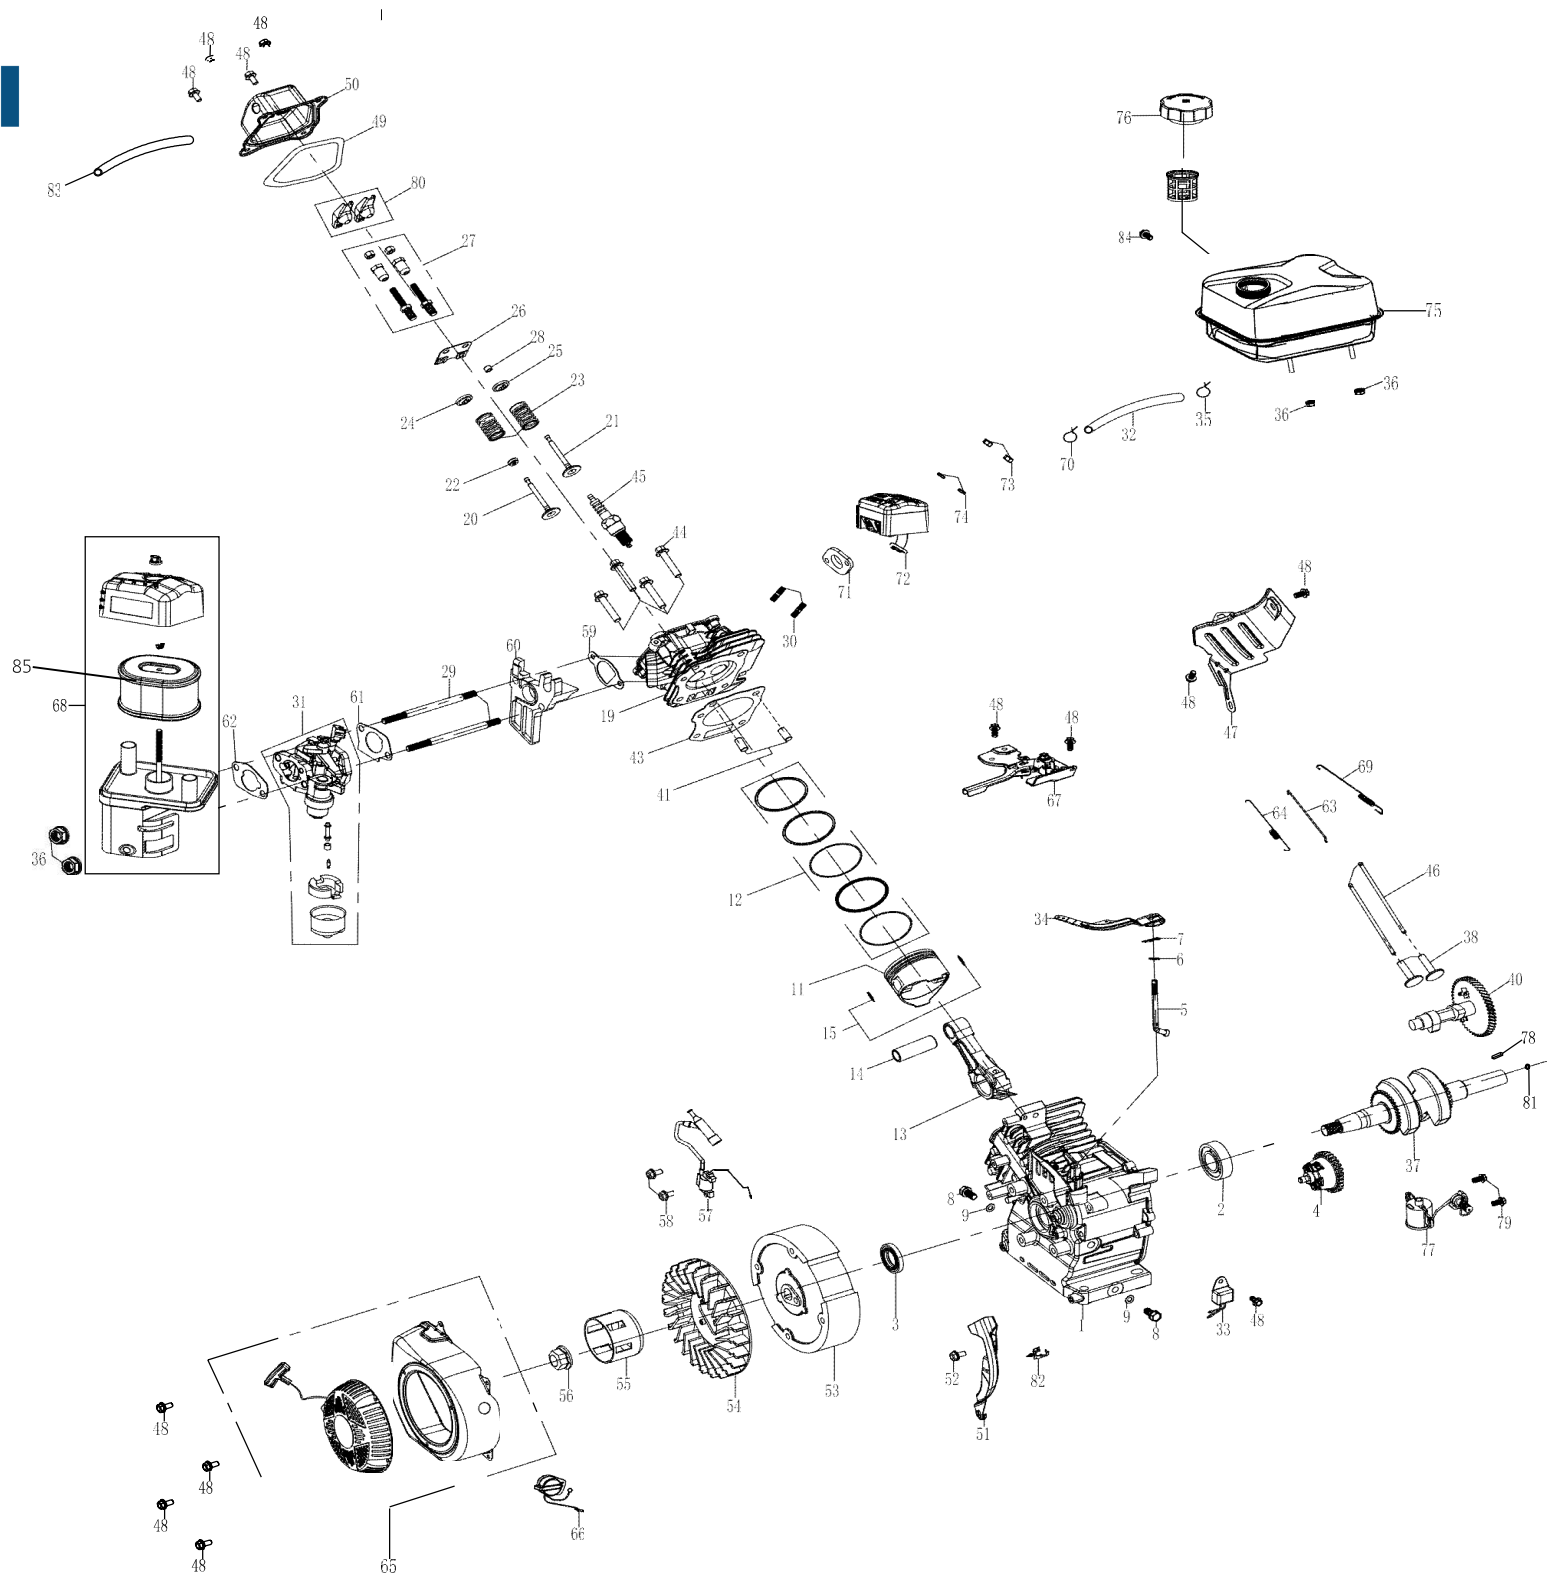

HYUNDAI

POWER PRODUCTS

DH212

HYUNDAI

POWER PRODUCTS

DH212

Ref	Description	Part number
1	CRANKCASE	HW240210
2	BALL BEARING	HW93009
3	OIL SEAL	HW93507
4	GOVERNOR ASSEMBLY	HW244302
5	SHAFT,GOVERNOR ARM	HW243901
6	WASHER,GOVERNOR ARM SHAFT	HW96804
7	PIN,LOCK	HW243902
8	BOLT, DRAIN PLUG	HW91816
9	WASHER,DRAIN PLUG	HW94007
10	DOWEL PIN,CASECOVER	HW240904
11	PISTON	HW241208
12	SCRAPER RING SET ,PISTON	HW241606
13	ROD ASSEMBLY., CONNECTING	HW241503
14	PIN, PISTON	HW245503
15	CLIP, PISTON	HW241301
16	COVER ASSEMBLY, CRANKCASE	HW240104
17	OIL PLUG	HW241401-138
18	DIPSTICK	HW245601-138
19	CYLINDER HEAD	HW241011
20	VALVE,IN	HW241704
21	VALVE EXHAUST	HW245904
22	RETURNER,INTAKE VALVE	HW241806
23	SPRING,VALVE	HW246001
24	SEAT, VALVE SPRING,IN	HW241801
25	SEAT, VALVE SPRING,EX	HW241802
26	PLATE,PUSH ROD GUIDE	HW242202
27	ROCKER ARM TIGHTENING BOLTS	HW91818
28	ROTATOR	HW241804
29	BOLT, STUD	HW91006
30	BOLT, STUD	HW91007
31	CARBURETOR ASSEMBLY	HW242816-138
32	FUEL LINE	HW95404
33	AMPLIFIER	HW245104
34	GOVERNOR ARM	HW244001
35	CLIP,FUEL LINE	HW94403
36	NUT M6	HW90016
37	CRANKSHAFT ASSEMBLY	HW240332
38	LIFTER,VALVE	HW246102
39	PACKING,CASECOVER	HW96042
40	CAMSHAFT ASSEMBLY	HW242002
41	PIN, DOWEL	HW240905
42	BOLT M8X30	HW91347

Ref	Description	Part number
43	GASKET,CYLINDER HEAD	HW96058
44	BOLT M8X60	HW91359
45	SPARK PULG	HW97108
46	ROD,PUSH	HW241901
47	SHROUD	HW240501
48	BOLT M6X12	HW91325
49	PACKING,HEADCOVER	HW96045
50	COVER COMP,CYLINDER HEAD	HW241111
51	WIND SHIEL COMP.	HW245702
52	BOLT M6X20	HW91330
53	FLYWHEEL ASSEMBLY	HW240401
54	FAN,RECOIL STARTER	HW244601
55	PULLEY,STARTER	HW244502
56	NUT	HW90003
57	IGNITION COIL ASSY	HW97514
58	BOLT M6X25	HW91331
59	PACKING,INTAKE	HW96046
60	INSULATOR,CARBURETOR	HW242301
61	PACKING,CARBURETOR	HW96050
62	SPACER,CARBURETOR	HW94229
63	ROD,GOVERNOR	HW242701
64	SPRING,THROTTLE RETURN	HW244208
65	RECOIL STARTER ASSEMBLY	HW244740-124A
66	SWITCH ASSEMBLY	HW245217
67	SHROUD ASSY,UPPER	HW244403
68	AIR CLEANER ASSEMBLY	HW242974
69	SPRING,GOVERNOR	HW244103
70	CLIP,FUEL LINE	HW94404
71	PACKING,EXHAUST	HW96054
72	MUFFLER COMP	HW243707
73	NUT M8	HW90011
74	SPRING WASHER	HW94206
75	FUEL TANK ASSEMBLY	HW243130-010
76	FUEL TANK CAP COMP	HW243605
77	SWITCH ASSEMBLY,OIL LEVEL	HW245102
78	FLAT KEY	HW246501
79	BOLT M6X16	HW91329
80	ROCKER ARM	HW242101
81	THE CRANKSHAFT FLAT KEY	HW94223
82	CLIP	HW240802
83	TUBE,BREATHER	HW95603
84	BOLT M6X28	HW91333
85	AIR FITLER	HW242974-68