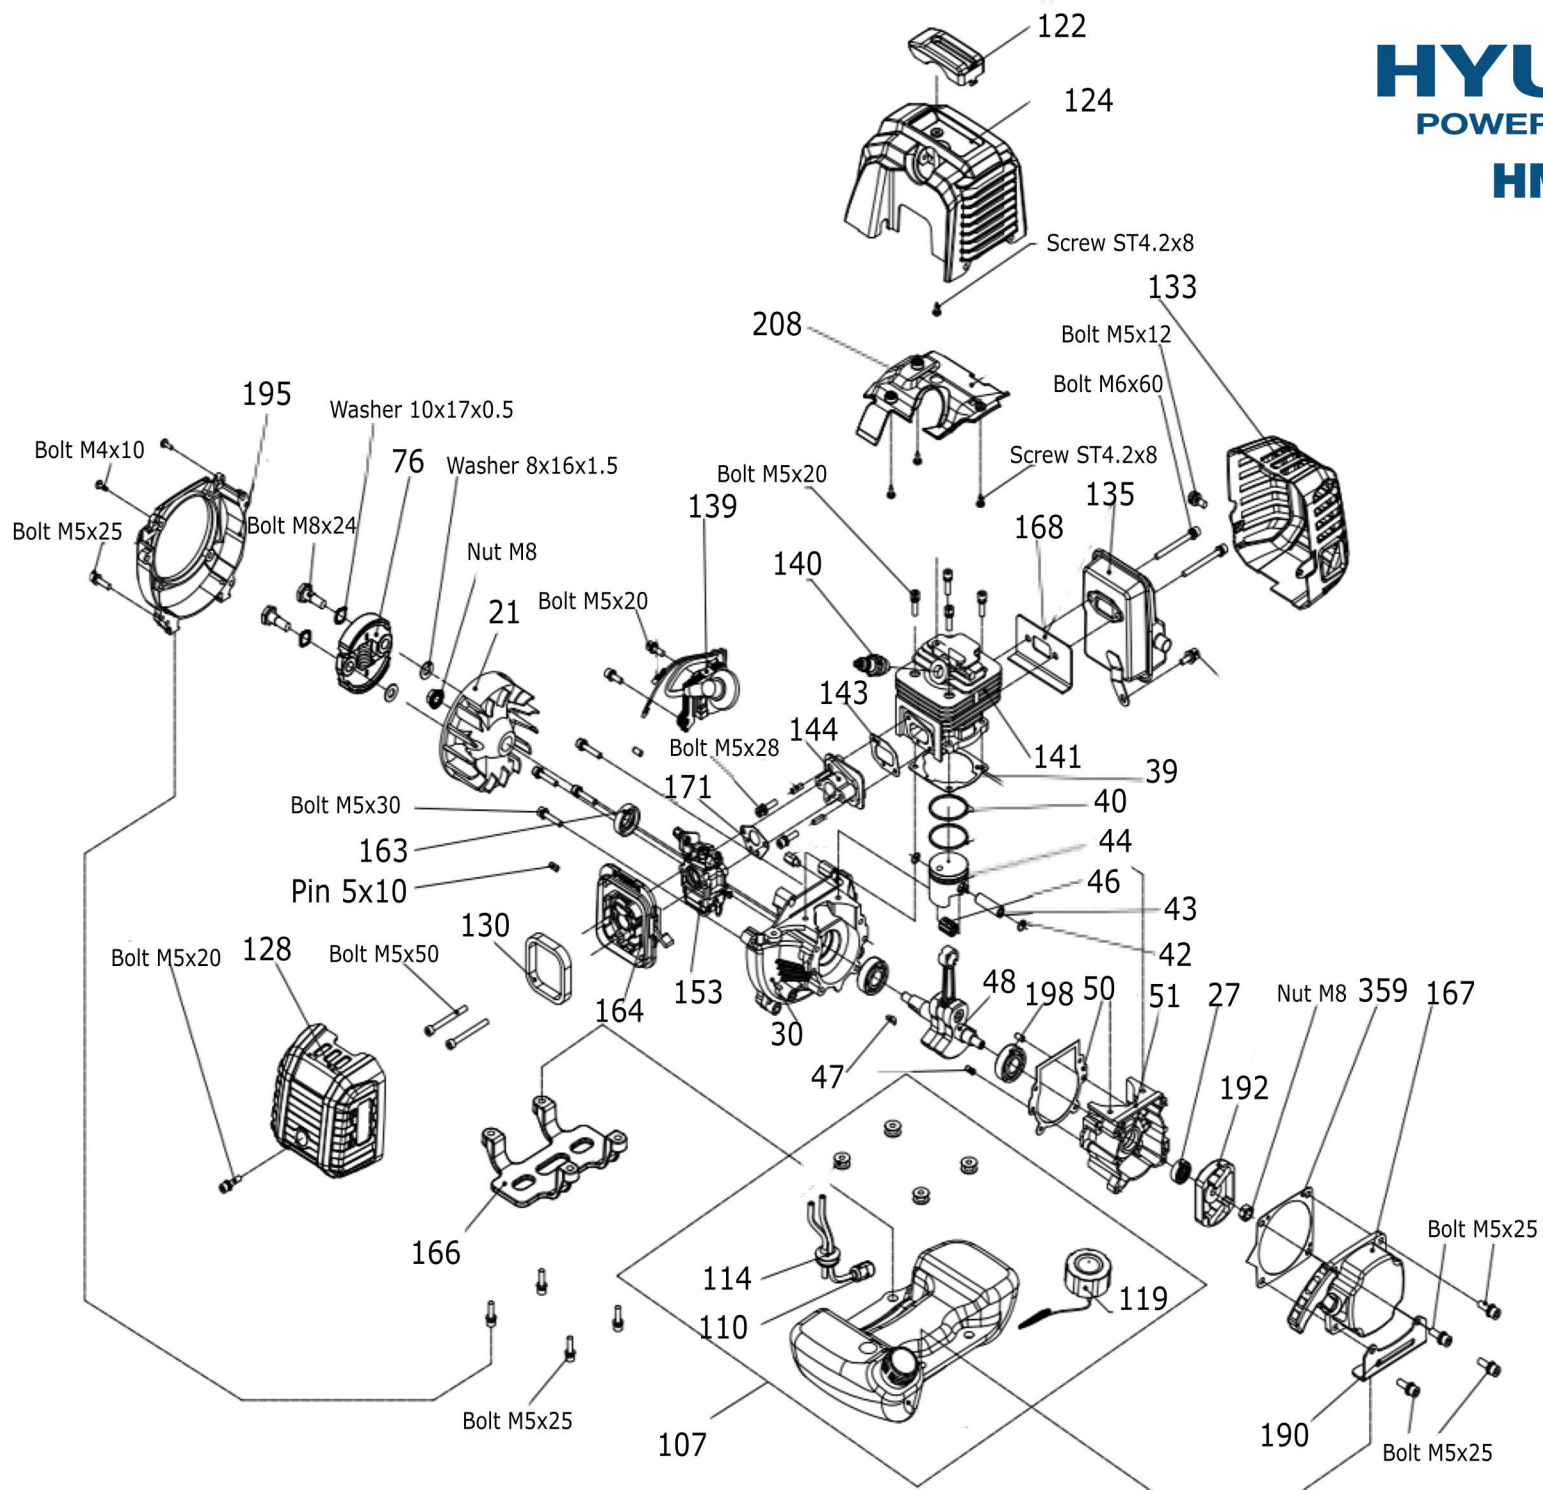

HYUNDAI

POWER PRODUCTS

HMT43L