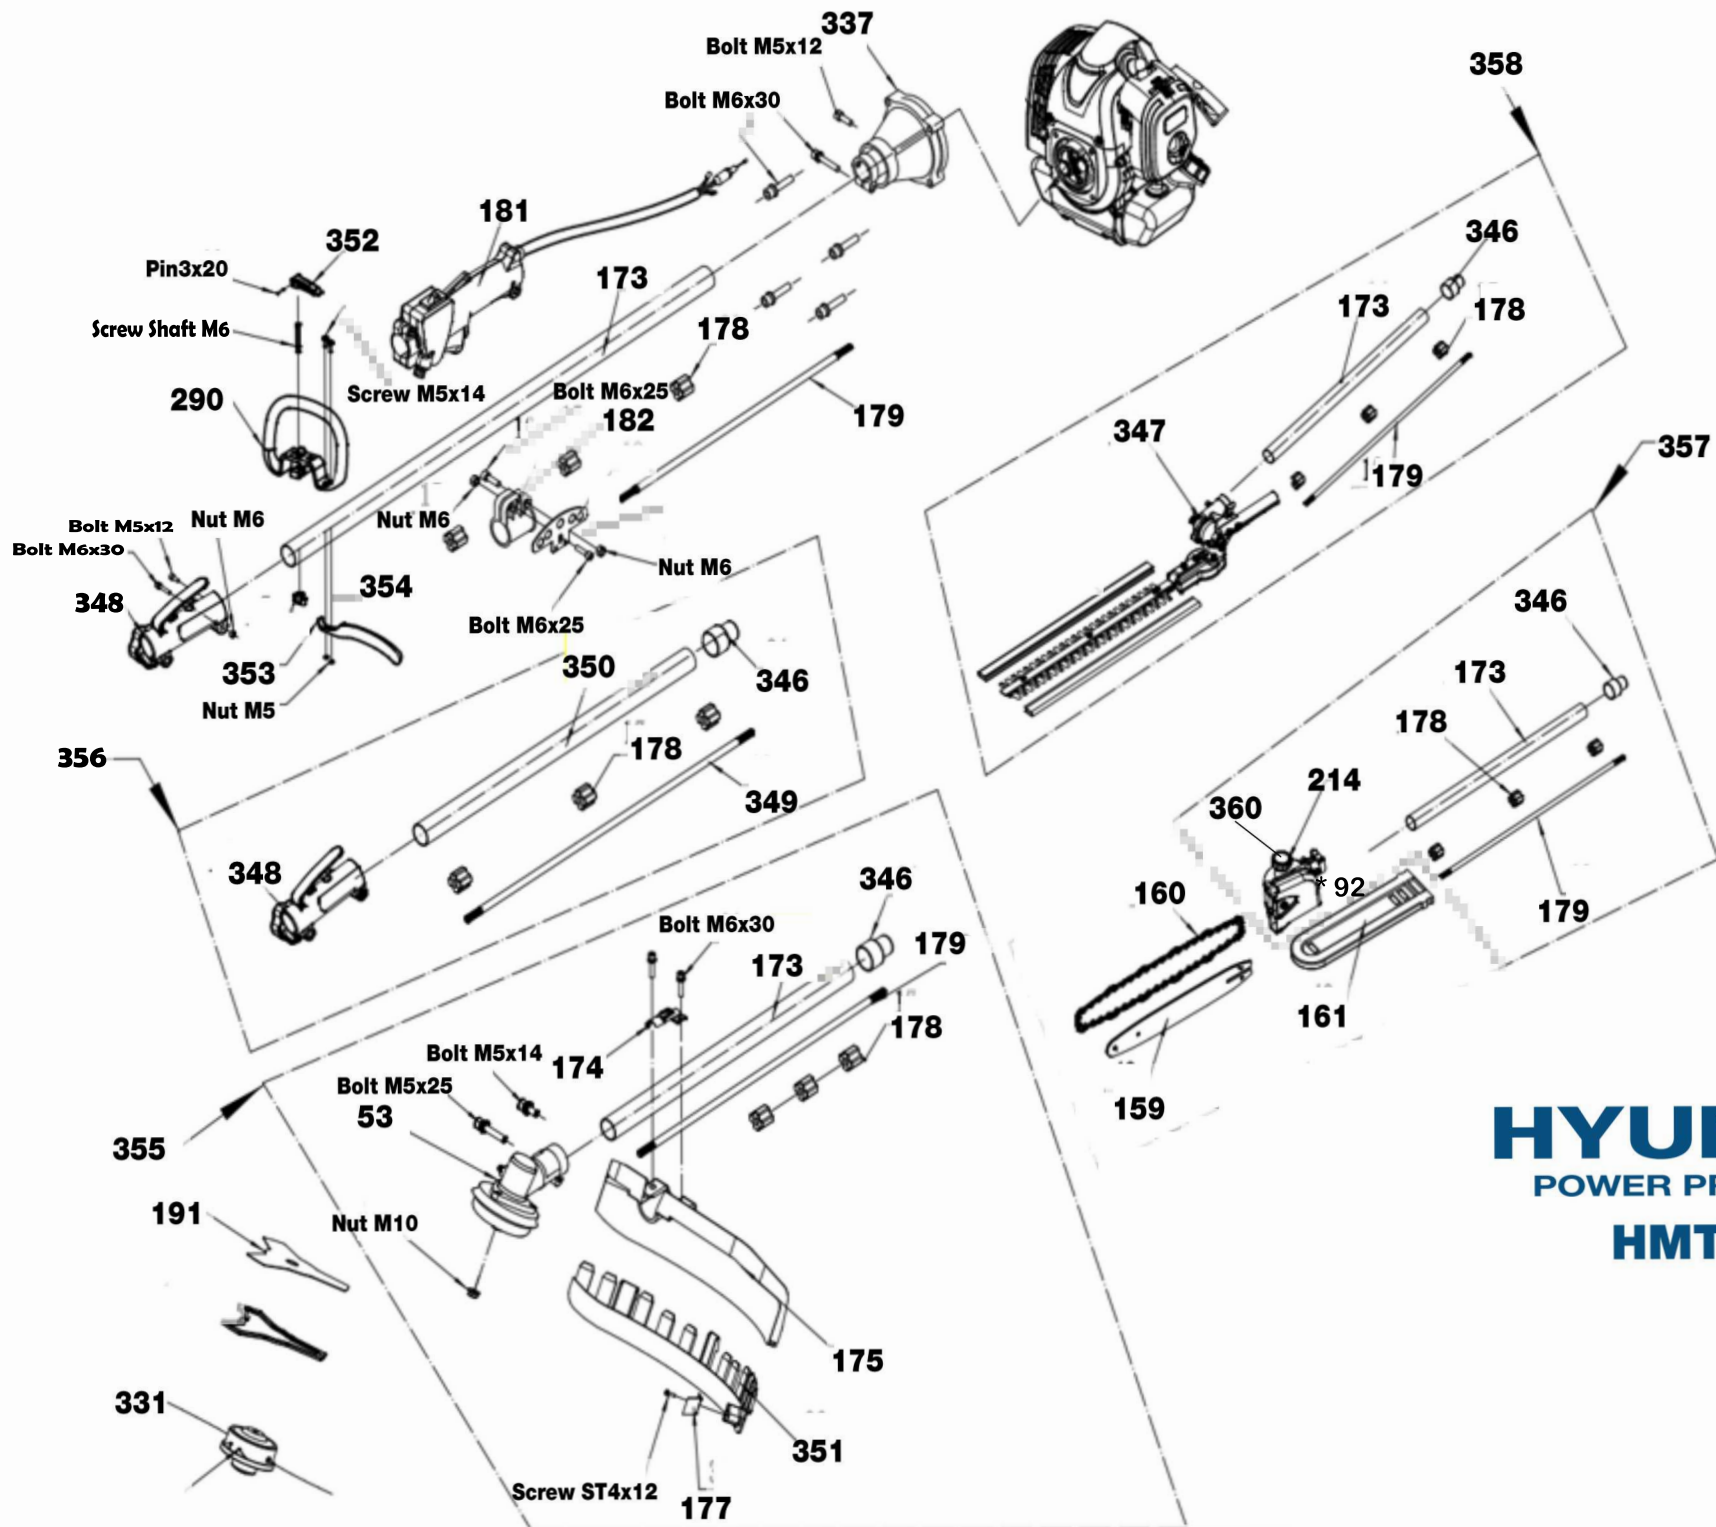

HYUNDAI
POWER PRODUCTS
HMT43L

HYUNDAI

POWER PRODUCTS

HMT43L

Ref	Description	Part numbers
21	Flywheel	HY02110
27	Oil seal 12x22x7	HY02701
30	Left Crankcase	HY03007
39	Gasket, Cylinder	HY03902
40	Piston Ring	HY04012
42	Piston Snap Ring φ10	HY04202
43	Piston Pin	HY04305
44	Piston	HY04412
46	Needle BearingK10x13x16	HY04611
47	Key 3x13	HY04706
48	CrankShaft	HY04812
50	Gasket, Crankcase	HY05002
51	Right Crankcase	HY05109
53	Gearcase Assy	HY05303
76	Clutch	HY07606
92	adjusting screw	HY09204
107	Fuel Tank Assy	HY10710
110	Fuel filter	HY11003
114	Fuel Hose Assy	HY11405
119	Fuel tank cap	HY11906
122	Top Cover	HY12205
124	Cylinder Cover	HY12408
128	Air-filter Cover	HY12810
130	Air-filter sponge	HY13009
133	Muffler Cover	HY13304
135	Muffler	HY13510
139	Ignition coil	HY13910
140	Spark Plug	BM6A
141	Cylinder	HY14112
143	Gasket, Inlet Pipe	HY14302
144	Inlet Pipe	HY14402
153	Carburetor	HY15310
159	12" Bar	HY15904
160	12" Chain	HY16004
161	Cover, Bar	HY16102
163	Oil Seal 15x30x7	HY16304
164	Air-filter bracket	HY16407
166	Fuel Tank Seat	HY16604

Ref	Description	Part number
167	Starter Assy	HY16708
168	Gasket, Muffler	HY16806
171	Gasket, Carburetor	HY17107
173	Alumium Pipe (740x26x1.5)	HY17302
174	Plate, Guard	HY17406
175	Guard	HY17503
177	Small Blade	HY17703
178	Oil Sleeve	HY17803
179	Driving Shaft	HY17903
181	Throttle Handle	HY18106
182	Bow Plate Holder	HY18202
190	Plate	HY19002
191	3T Blade	HY19103
192	Pulley	HY19202
195	Side Cover	HY19504
198	Bearing 6202 open	HY19802
208	Guiding Plate	HY20802
214	Pruner Coverplate	HY21401
290	Handle	HY29002
331	Nylon Head	HY33102
337	Housing Assy	HY33703
338	Bow Plate	HY33802
346	Stopper	HY34601
347	Hedge Trimmer Head	HY34701
348	Connector	HY34801
349	Driving Shaft	HY34901
350	Aluminum Pipe (950x26x1.5)	HY35001
351	Shield Rim	HY35101
352	Lock Handle	HY35201
353	Lever	HY35301
354	Lock Knob	HY35401
355	Brush Cutter Assy	HY35501
356	Extension Pole Assy	HY35601
357	Pruner Assy	HY35701
358	Hedge Trimmer Assy	HY35801
359	Gasket, Starter	HY35901
360	Cap	HY36001