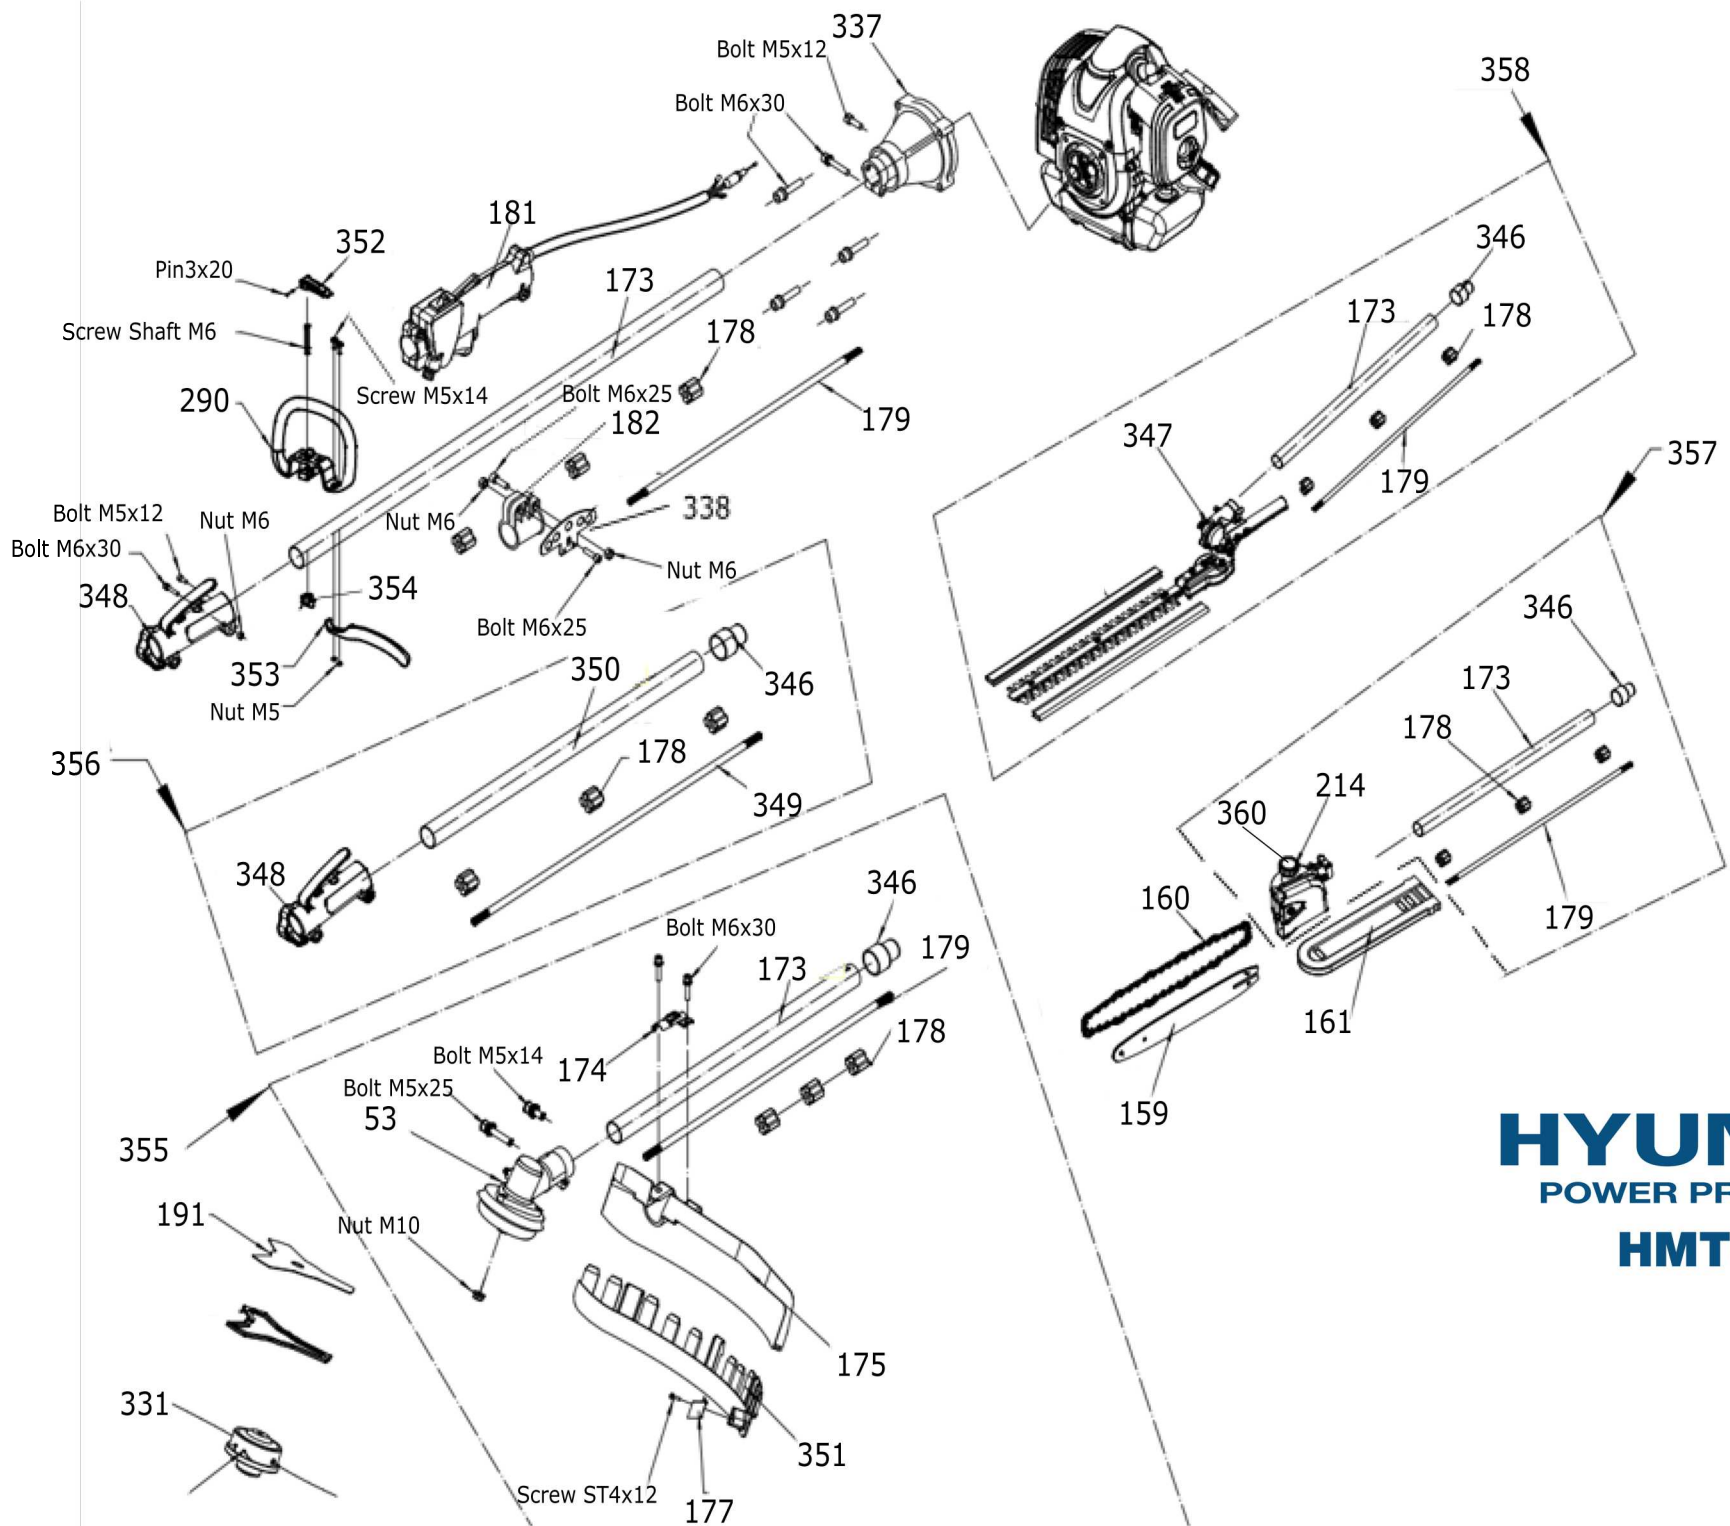

HYUNDAI
POWER PRODUCTS
HMT43L

HYUNDAI

POWER PRODUCTS

HMT43L

Ref	Description	Part numbers
21	Flywheel	HY02110
27	Oil seal 12x22x7	HY02701
30	Left Crankcase	HY03007
39	Gasket, Cylinder	HY03902
40	Piston Ring	HY04012
42	Piston Snap Ring ϕ10	HY04202
43	Piston Pin	HY04305
44	Piston	HY04412
46	Needle BearingK10x13x16	HY04611
47	Key 3x13	HY04706
48	CrankShaft	HY04812
50	Gasket, Crankcase	HY05002
51	Right Crankcase	HY05109
53	Gearcase Assy	HY05303
76	Clutch	HY07606
107	Fuel Tank Assy	HY10710
110	Fuel filter	HY11003
114	Fuel Hose Assy	HY11405
119	Fuel tank cap	HY11906
122	Top Cover	HY12205
124	Cylinder Cover	HY12408
128	Air-filter Cover	HY12810
130	Air-filter sponge	HY13009
133	Muffler Cover	HY13304
135	Muffler	HY13510
139	Ignition coil	HY13910
140	Spark Plug	BM6A
141	Cylinder	HY14112
143	Gasket, Inlet Pipe	HY14302
144	Inlet Pipe	HY14402
153	Carburetor	HY15310
159	12" Bar	HY15904
160	12" Chain	HY16004
161	Cover, Bar	HY16102
163	Oil Seal 15x30x7	HY16304
164	Air-filter bracket	HY16407
166	Fuel Tank Seat	HY16604

Ref	Description	Part number
167	Starter Assy	HY16708
168	Gasket, Muffler	HY16806
171	Gasket, Carburetor	HY17107
173	Alumium Pipe (740x26x1.5)	HY17302
174	Plate, Guard	HY17406
175	Guard	HY17503
177	Small Blade	HY17703
178	Oil Sleeve	HY17803
179	Driving Shaft	HY17903
181	Throttle Handle	HY18106
182	Bow Plate Holder	HY18202
190	Plate	HY19002
191	3T Blade	HY19103
192	Pulley	HY19202
195	Side Cover	HY19504
198	Bearing 6202 open	HY19802
208	Guiding Plate	HY20802
214	Pruner Coverplate	HY21401
290	Handle	HY29002
331	Nylon Head	HY33102
337	Housing Assy	HY33703
338	Bow Plate	HY33802
346	Stopper	HY34601
347	Hedge Trimmer Head	HY34701
348	Connector	HY34801
349	Driving Shaft	HY34901
350	Aluminum Pipe (950x26x1.5)	HY35001
351	Shield Rim	HY35101
352	Lock Handle	HY35201
353	Lever	HY35301
354	Lock Knob	HY35401
355	Brush Cutter Assy	HY35501
356	Extension Pole Assy	HY35601
357	Pruner Assy	HY35701
358	Hedge Trimmer Assy	HY35801
359	Gasket, Starter	HY35901
360	Cap	HY36001