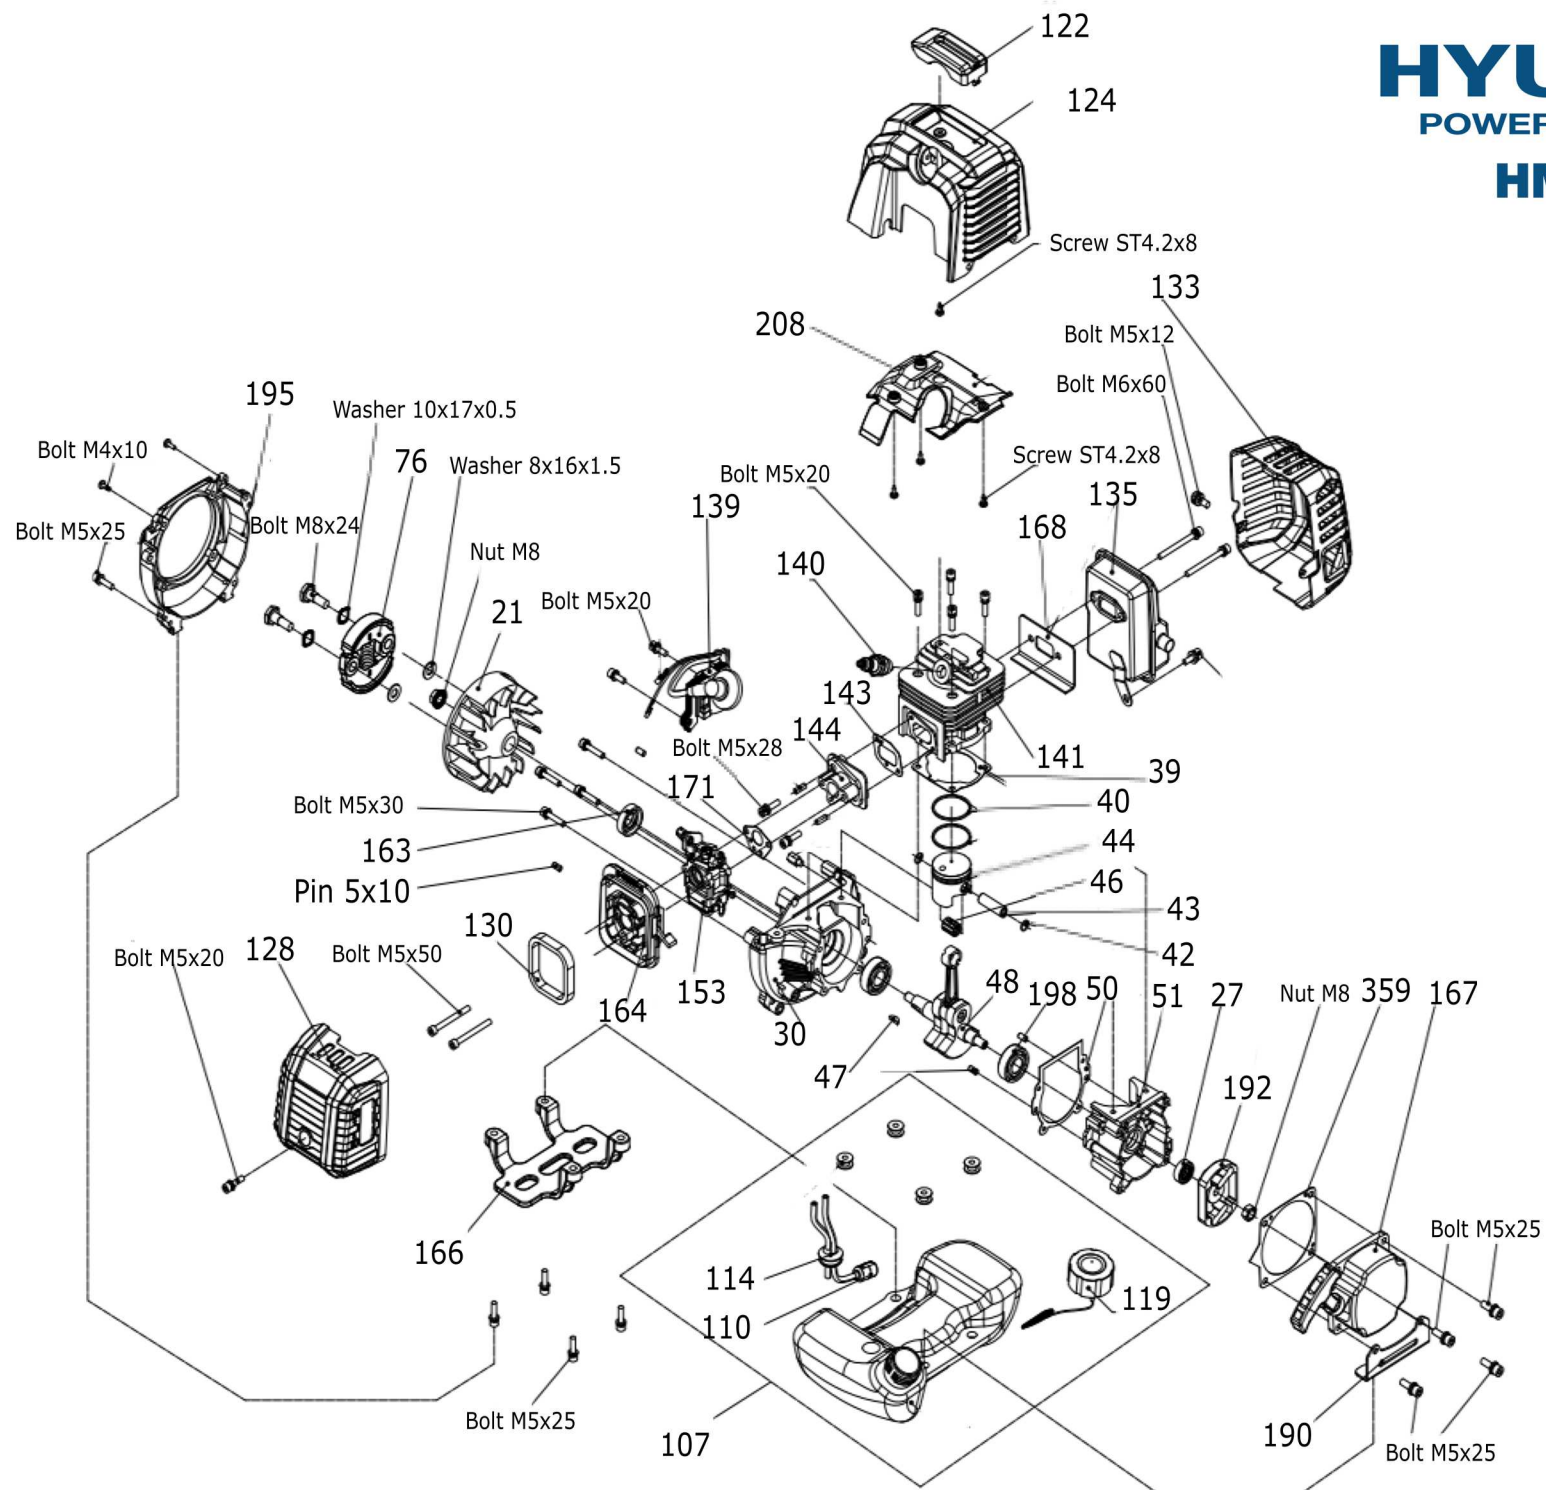

## HMT43L

**HYUNDAI**  
 POWER PRODUCTS  
**HMT43L**

### HMT43L

Ref	Description	Part numbers
21	Flywheel	HY02110
27	Oil seal 12x22x7	HY02701
30	Left Crankcase	HY03007
39	Gasket, Cylinder	HY03902
40	Piston Ring	HY04012
42	Piston Snap Ring $\phi$ 10	HY04202
43	Piston Pin	HY04305
44	Piston	HY04412
46	Needle BearingK10x13x16	HY04611
47	Key 3x13	HY04706
48	CrankShaft	HY04812
50	Gasket, Crankcase	HY05002
51	Right Crankcase	HY05109
53	Gearcase Assy	HY05303
76	Clutch	HY07606
107	Fuel Tank Assy	HY10710
110	Fuel filter	HY11003
114	Fuel Hose Assy	HY11405
119	Fuel tank cap	HY11906
122	Top Cover	HY12205
124	Cylinder Cover	HY12408
128	Air-filter Cover	HY12810
130	Air-filter sponge	HY13009
133	Muffler Cover	HY13304
135	Muffler	HY13510
139	Ignition coil	HY13910
140	Spark Plug	BM6A
141	Cylinder	HY14112
143	Gasket, Inlet Pipe	HY14302
144	Inlet Pipe	HY14402
153	Carburetor	HY15310
159	12" Bar	HY15904
160	12" Chain	HY16004
161	Cover, Bar	HY16102
163	Oil Seal 15x30x7	HY16304
164	Air-filter bracket	HY16407
166	Fuel Tank Seat	HY16604

Ref	Description	Part number
167	Starter Assy	HY16708
168	Gasket, Muffler	HY16806
171	Gasket, Carburetor	HY17107
173	Alumium Pipe (740x26x1.5)	HY17302
174	Plate, Guard	HY17406
175	Guard	HY17503
177	Small Blade	HY17703
178	Oil Sleeve	HY17803
179	Driving Shaft	HY17903
181	Throttle Handle	HY18106
182	Bow Plate Holder	HY18202
190	Plate	HY19002
191	3T Blade	HY19103
192	Pulley	HY19202
195	Side Cover	HY19504
198	Bearing 6202 open	HY19802
208	Guiding Plate	HY20802
214	Pruner Coverplate	HY21401
290	Handle	HY29002
331	Nylon Head	HY33102
337	Housing Assy	HY33703
338	Bow Plate	HY33802
346	Stopper	HY34601
347	Hedge Trimmer Head	HY34701
348	Connector	HY34801
349	Driving Shaft	HY34901
350	Aluminum Pipe (950x26x1.5)	HY35001
351	Shield Rim	HY35101
352	Lock Handle	HY35201
353	Lever	HY35301
354	Lock Knob	HY35401
355	Brush Cutter Assy	HY35501
356	Extension Pole Assy	HY35601
357	Pruner Assy	HY35701
358	Hedge Trimmer Assy	HY35801
359	Gasket, Starter	HY35901
360	Cap	HY36001