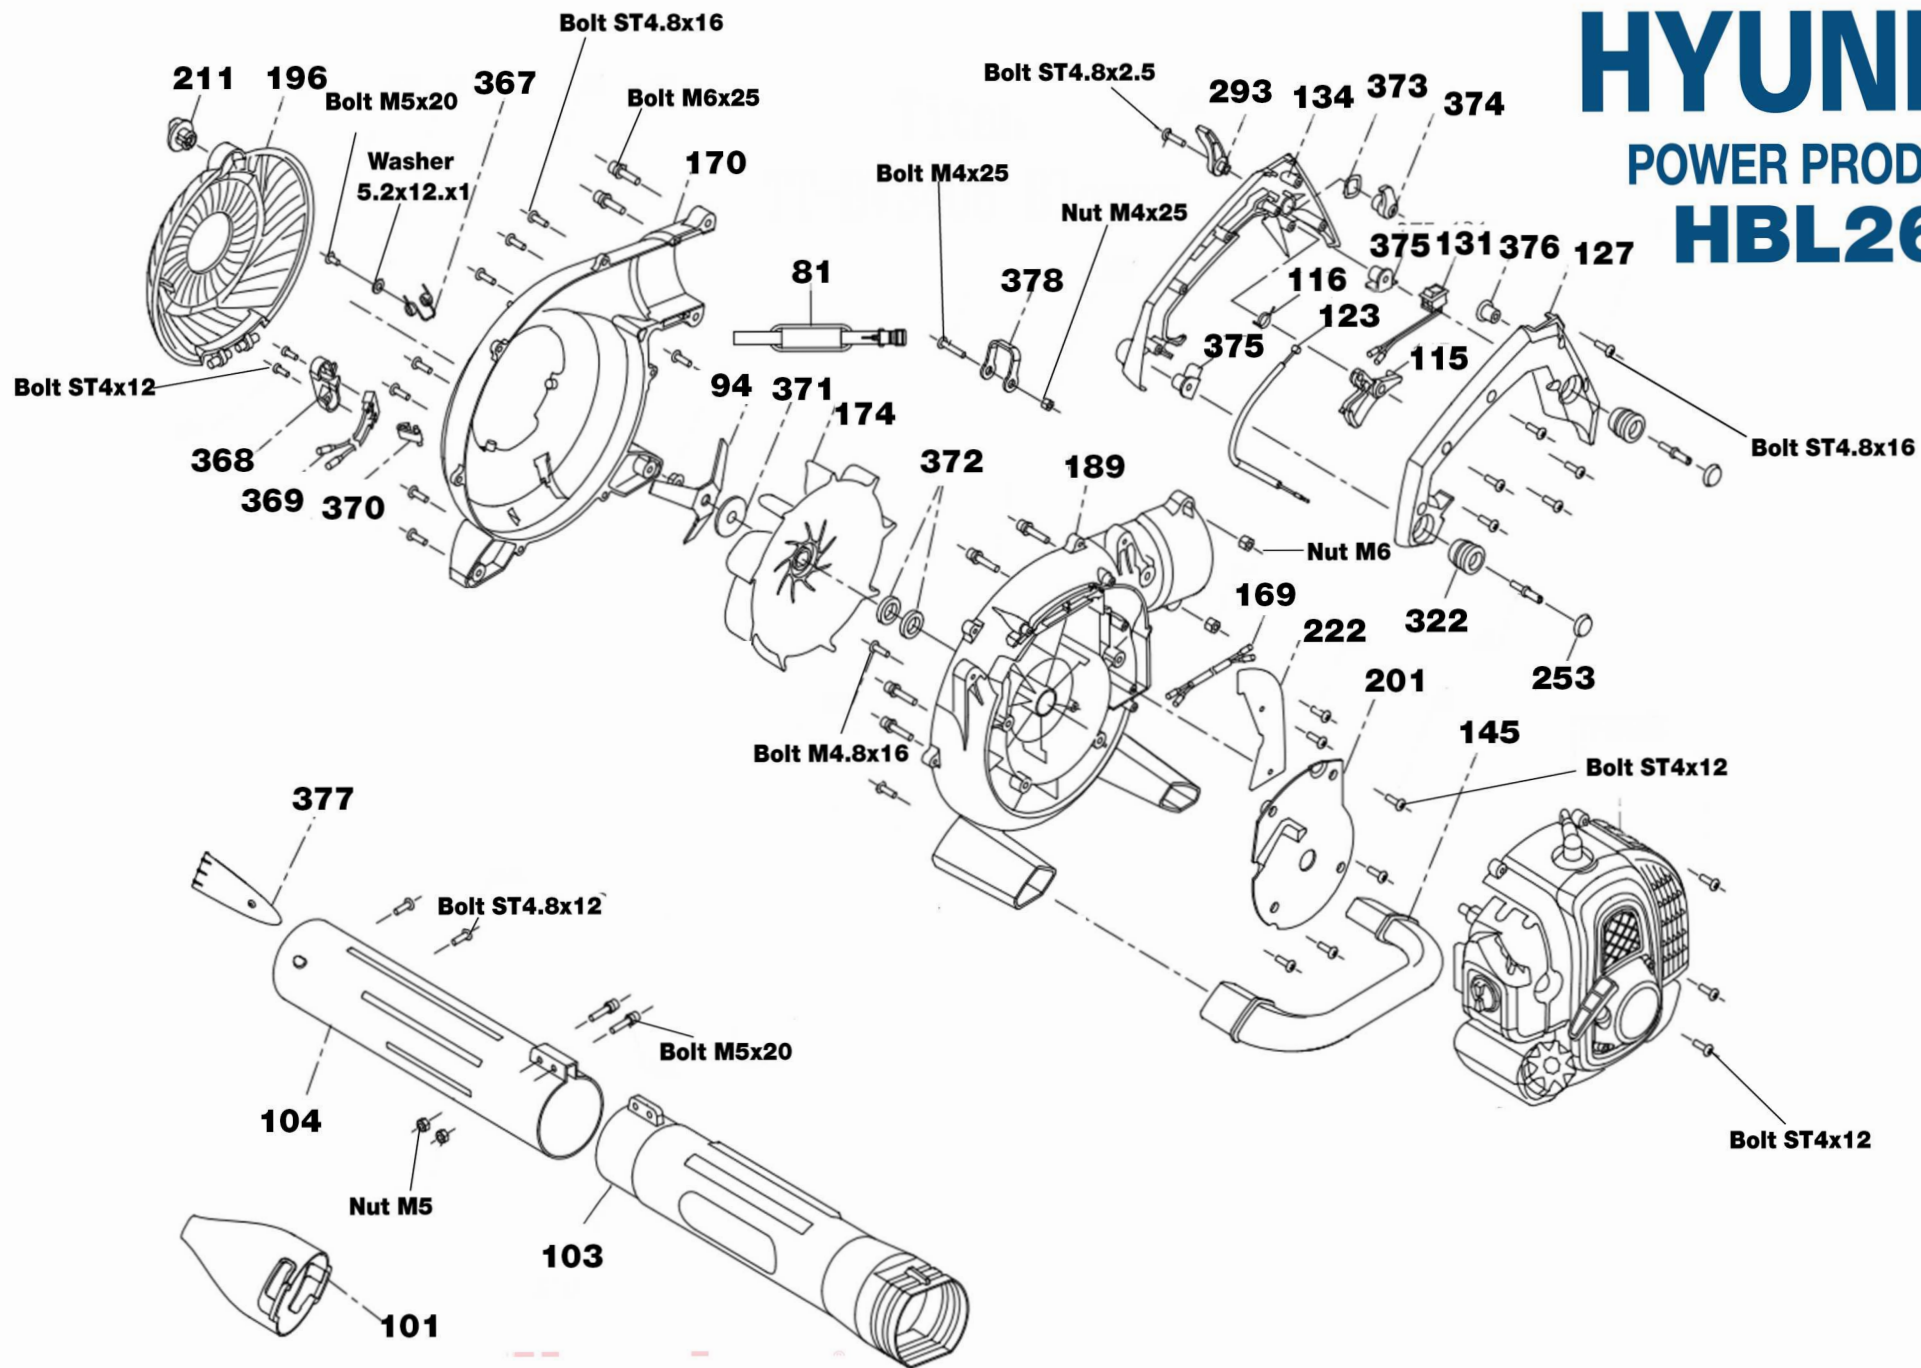

HYUNDAI

POWER PRODUCTS

HBL26P

HYUNDAI

POWER PRODUCTS

HBL26P

Ref	Description	Part Number
4	Spring	HY00404
7	Reel	HY00706
8	Torsion Spring	HY00804
10	Ratchet	HY01004
21	Flywheel	HY02111
27	oil seal 12x22x7	HY02701
30	Left Crankcase	HY03008
39	Gasket, Cylinder	HY03907
40	Piston Ring	HY04013
42	Snap Ring, Piston Pin	HY04205
43	Piston Pin	HY04306
44	Piston	HY04413
45	washer	HY04502
46	Needle bearing	HY04612
47	Key 3x10	HY04705
48	Crankshaft	HY04812
50	Gasket, Crankcase	HY05008
51	Right Crankcase	HY05110
81	single shoulder strap	HY08104
94	shredded blade	HY09402
101	blower pipe joint	HY10104
103	upper blower pipe	HY10304
104	down blower pipe	HY10405
107	fuel tank	HY10711
110	Fuel Filter	HY11003
111	Balancer	HY11102
112	Balancer seat	HY11203
114	Pipe Seat	HY11404
115	Throttle trigger	HY11505
116	Torsion spring trigger	HY11604
119	Cap fuel filter	HY11908
123	throttle line	HY12302
124	Cover, Cylinder	HY12409
126	Knob	HY12608
127	right handle	HY12702
128	Cover Filter	HY12811
130	element	HY13010
131	on/off switch	HY13104
133	Heat insulation muffler	HY13305
134	left handle	HY13403
135	muffler	HY13511