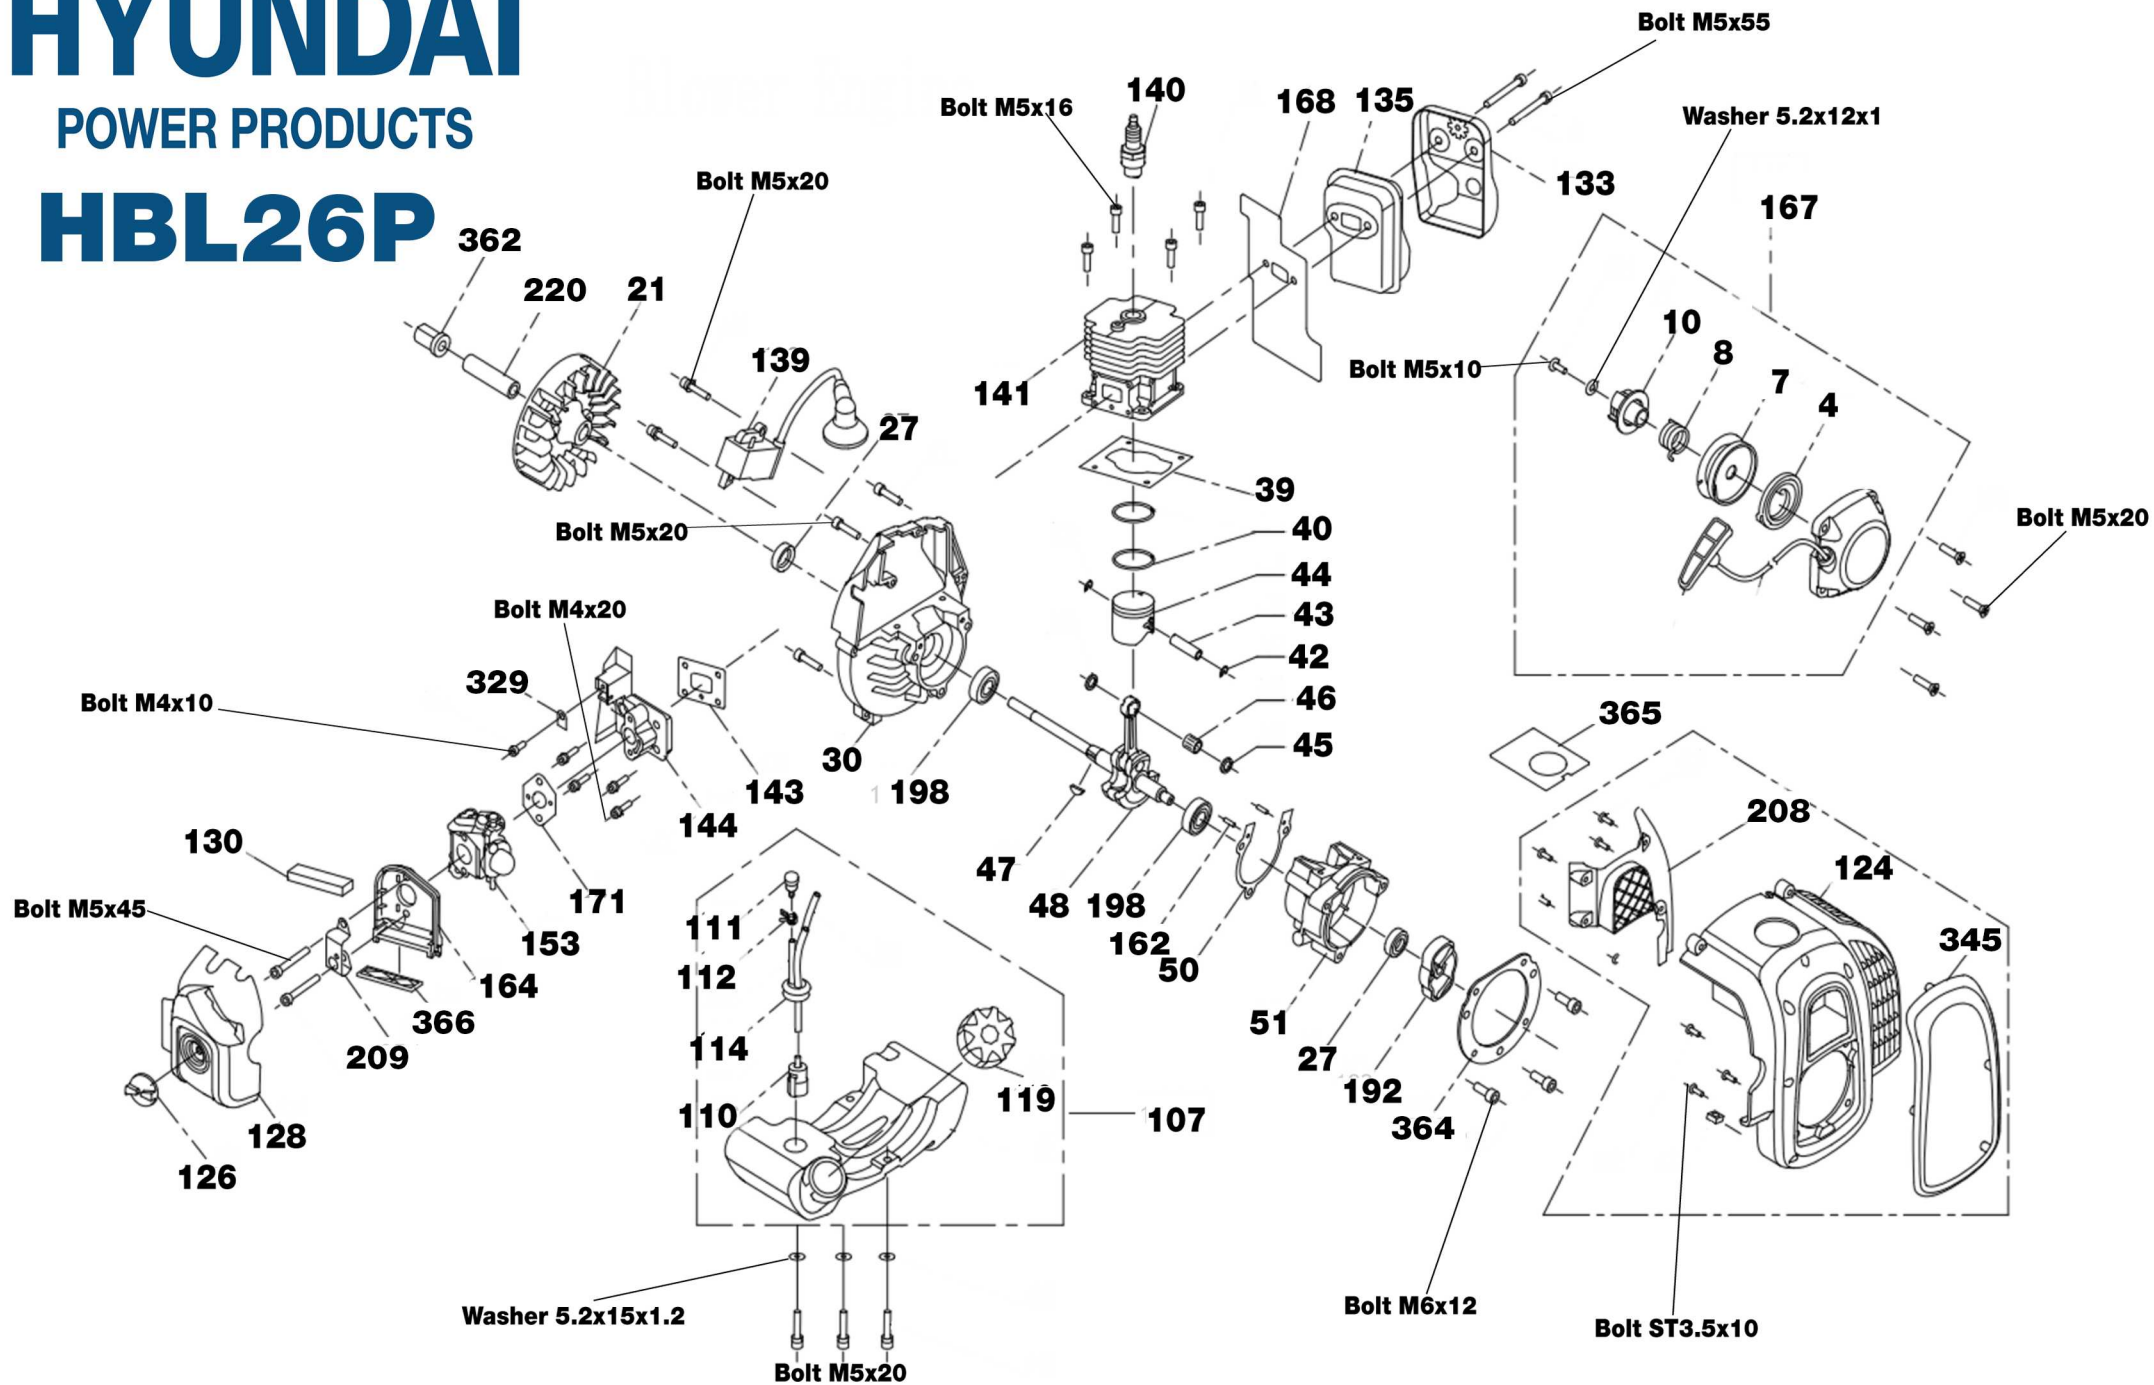

HYUNDAI

POWER PRODUCTS

HBL26P