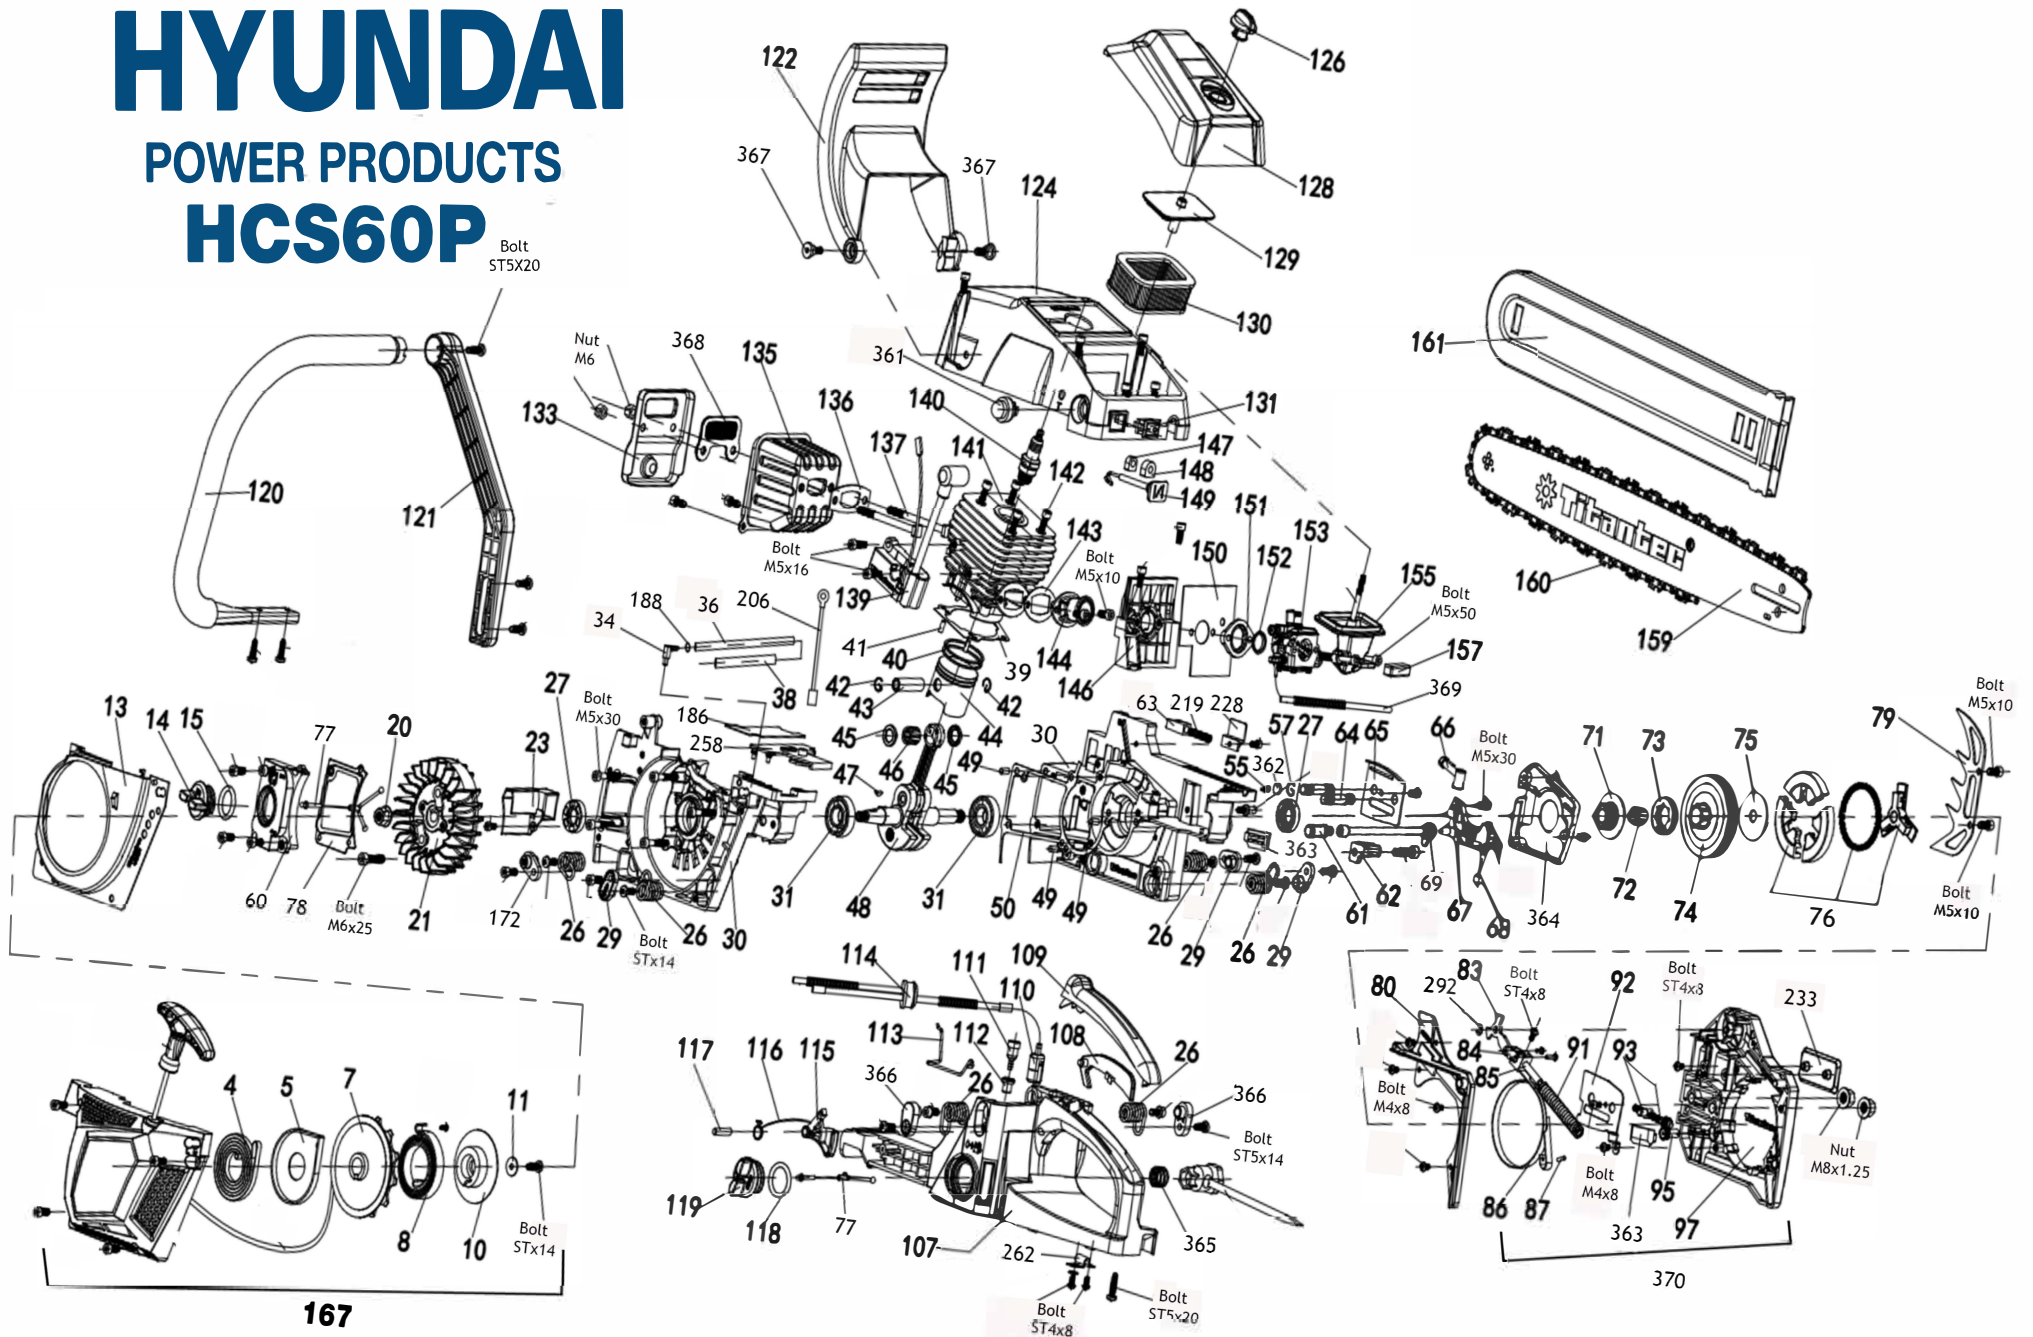

HYUNDAI

POWER PRODUCTS

HCS60P

167

370

HYUNDAI

POWER PRODUCTS

HCS60P

Ref	Description	Part number
4	Spring	HY00404
5	Spring box	HY00504
7	Reel	HY00706
8	Torsion Spring	HY00804
10	Ratchet	HY01004
11	Washer	HY01101
13	Shroud	HY01303
14	Oil cap	HY01403
15	Seal oil cap	HY01502
20	Flange nut M8	HY02002
21	Flywheel	HY02111
23	Draft tube	HY02301
26	anti vibration spring	HY02603
27	oil seal 15x28x7	HY02705
29	Plate anti vibration spring	HY02901
30	Left & Right Crankcase	HY03008
31	Bearing 6202	HY19802
34	Negative pressure nozzle	HY03402
36	Negative pressure tube	HY03602
38	anti scald tube	HY03802
39	Gasket, Cylinder	HY03907
40	Piston Ring	HY04013
41	Pin	HY04101
42	Snap Ring, Piston Pin	HY04205
43	Piston Pin	HY04306
44	Piston	HY04413
45	elastic ring needle bearing	HY04502
46	Needle bearing	HY04612
47	Key 3x10	HY04707
48	Crankshaft	HY04813
49	Pin 5x10	HY04907
50	Gasket, Crankcase	HY05008
55	vent	HY05502
57	Circlip vent	HY05701
60	Side cover oil tank	HY06001
61	oil filter	HY06103
62	Stop chain block	HY06203
63	Limit ejector	HY06302
64	Bolt M8x42	HY06403
65	Plate injector	HY06503
66	injector	HY06602
67	oil pump	HY06703
68	sponge oil pump	HY06801
69	oil tube	HY06902