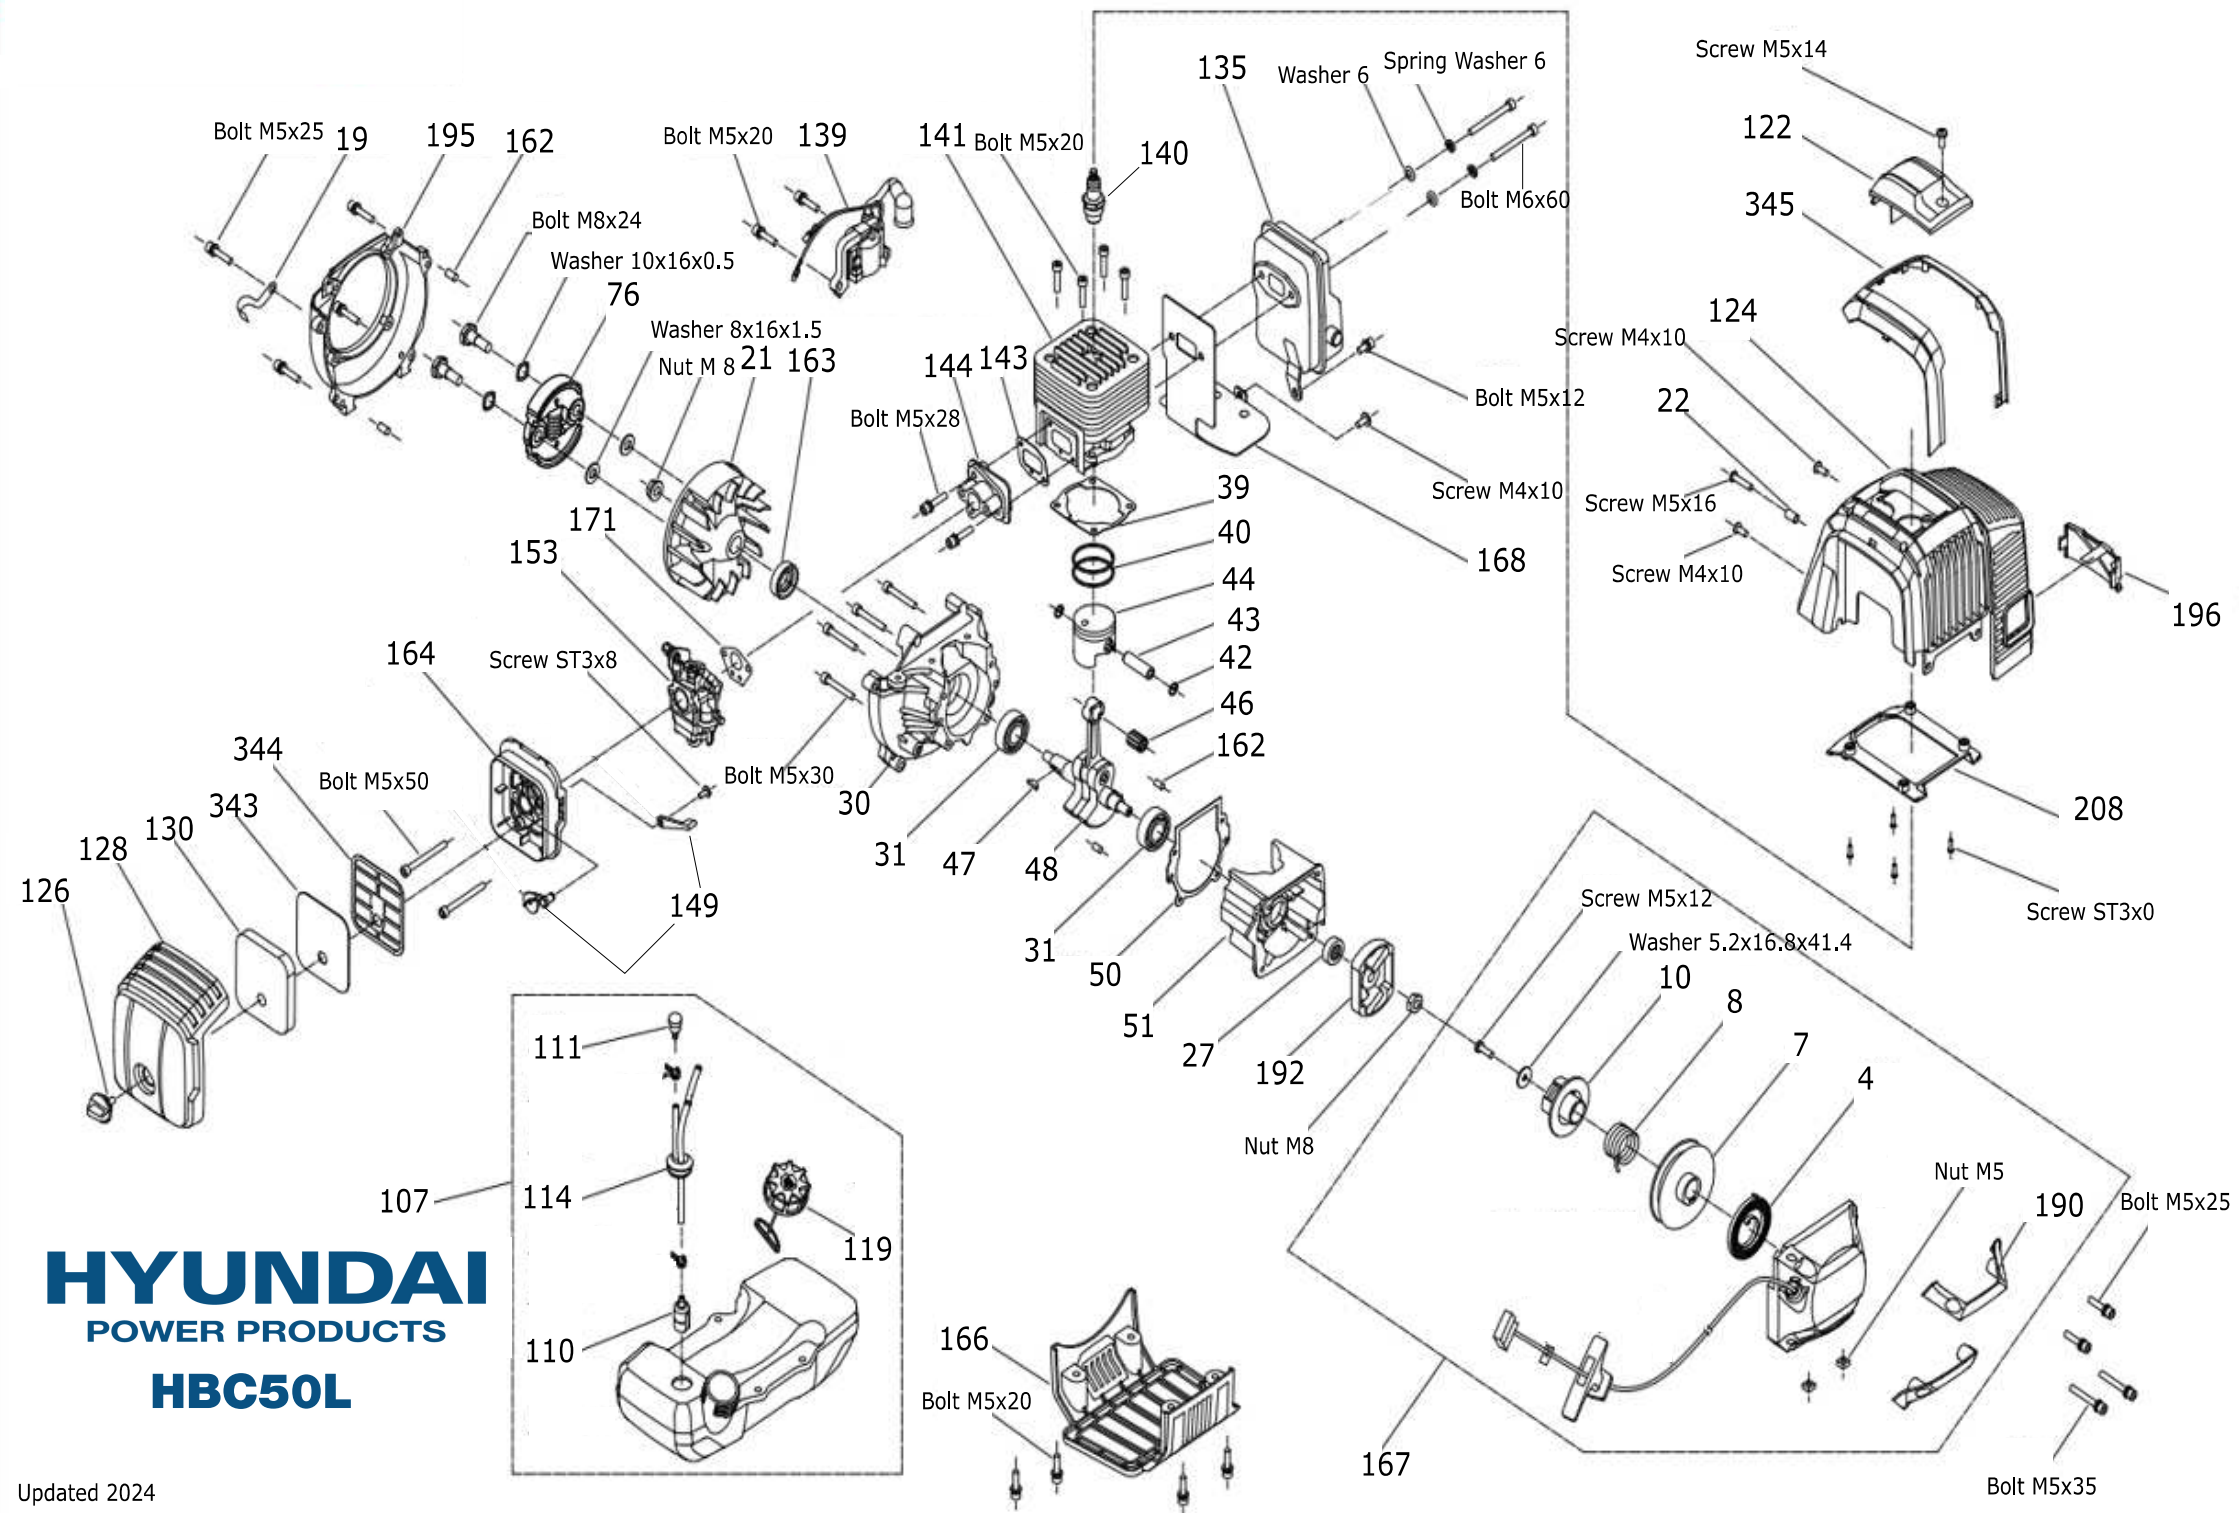

HYUNDAI
POWER PRODUCTS
HBC50L

Updated 2024

Bolt M5x35

HYUNDAI

POWER PRODUCTS

HBC50L

Ref	Description	Part number
4	Spring	HY00403
7	Rope Wheel	HY00705
8	Torsion Spring	HY00803
10	Ratchet	HY01003
19	Clip	HY01901
21	Flywheel	HY02109
22	Bush	HY02201
27	Oil Seal 12x22x7	HY02704
30	Left Crankcase	HY03006
31	Bearing 6202	HY19802
39	Gasket, Cylinder	HY03906
40	Piston Ring	HY04011
42	Snap Ring, Piston Pin	HY04204
43	Piston Pin	HY04304
44	Piston	HY04411
46	Bearing K101416	HY04610
47	Key 3x5x13	HY04705
48	Crankshaft	HY04811
50	Gasket, crankcase	HY05007
51	Right Crankcase	HY05108
53	Gearcase Assy	HY05302
56	Clip	HY05601
76	Clutch	HY07605
107	Fuel Tank Assy	HY10709
110	Fuel Filter	HY11003
111	Balancer	HY11102
114	Fuel Pipe Seat	HY11404
119	Fuel tank cap	HY11905
122	Top Cover	HY12204
124	Cylinder cover	HY12407
125	Rubber	HY12501
126	Locknut, air-filter	HY12607
128	Cover, air-filter	HY12809
130	Sponge, air-filter	HY13008
135	Muffler	HY13509
139	Ignition Coil	HY13909
140	Spark Plug	L8RTF
141	Cylinder	HY14111
143	Gasket, Inlet Pipe	HY14306
144	Inlet Pipe	HY14407
149	Choke Plate & lever	HY14906