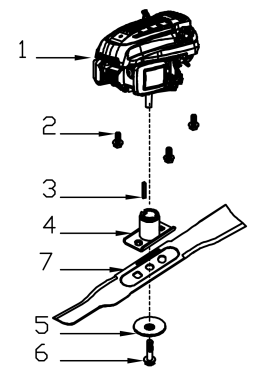

A

HYUNDAI

POWER PRODUCTS

HLM43H

C

D

E

F