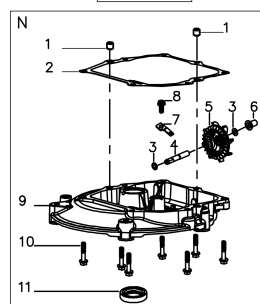

HYUNDAI

POWER PRODUCTS

Y145V