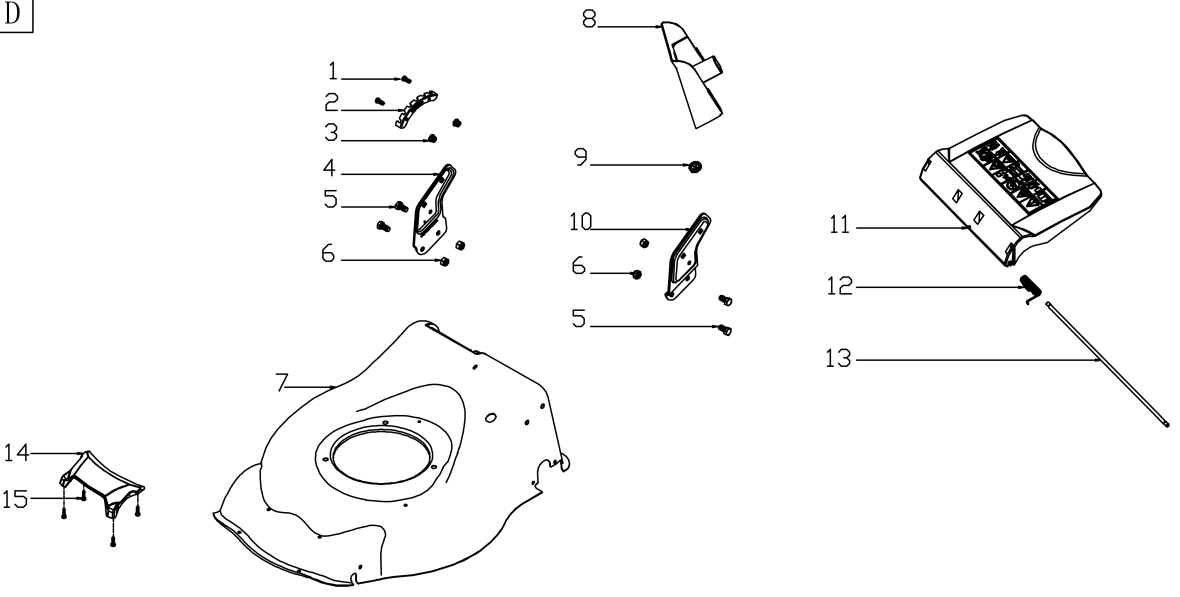

A

HYUNDAI

POWER PRODUCTS

HLM43H

C

D

E

F