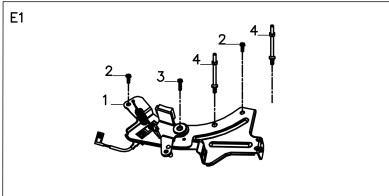

HYUNDAI

POWER PRODUCTS

Y145V