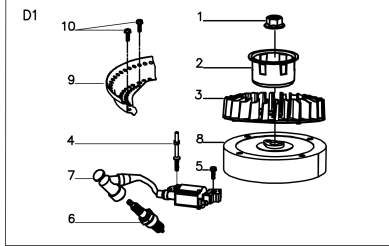

HYUNDAI

POWER PRODUCTS

Y145V