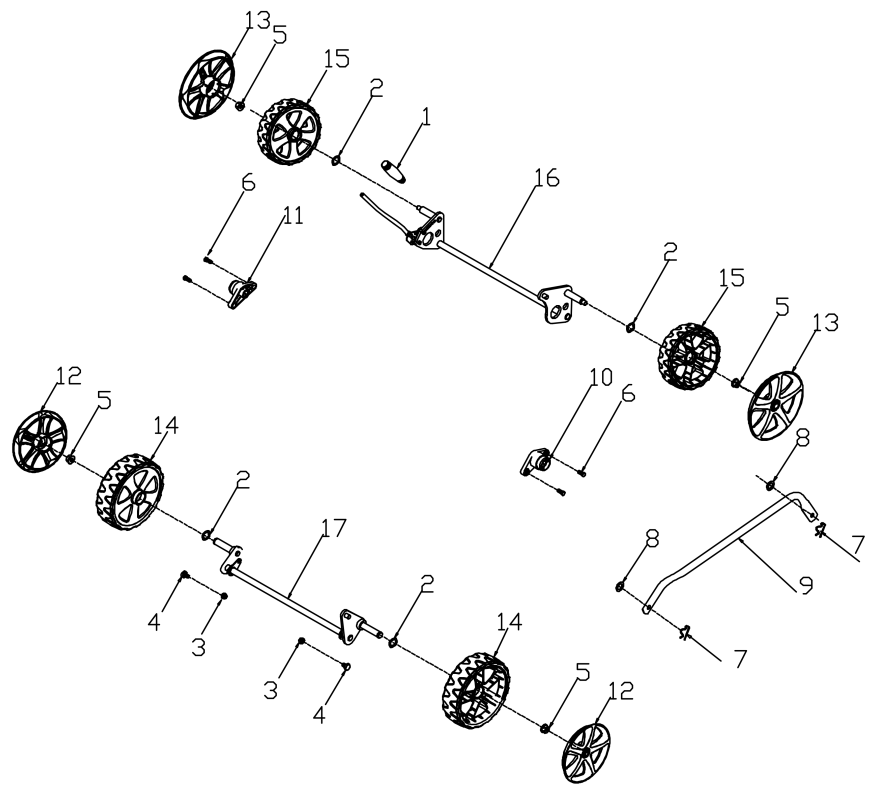

A

HYUNDAI

POWER PRODUCTS

HLM43H

C

D

E

F