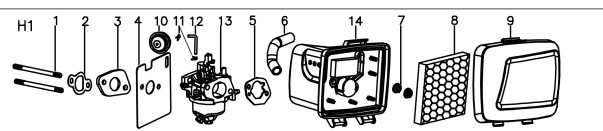

HYUNDAI

POWER PRODUCTS

Y145V