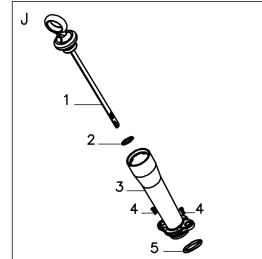

HYUNDAI

POWER PRODUCTS

Y145V