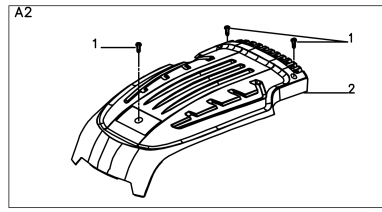

HYUNDAI

POWER PRODUCTS

Y145V