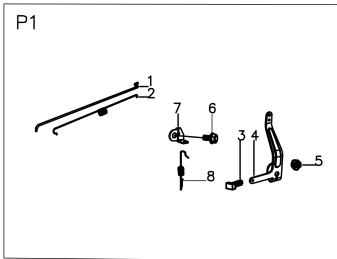

HYUNDAI

POWER PRODUCTS

Y145V