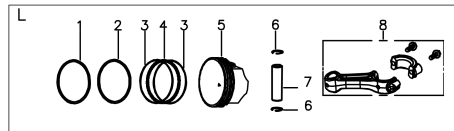

HYUNDAI

POWER PRODUCTS

Y145V