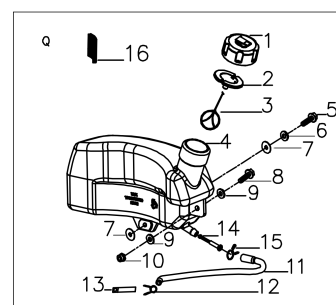

HYUNDAI

POWER PRODUCTS

Y145V