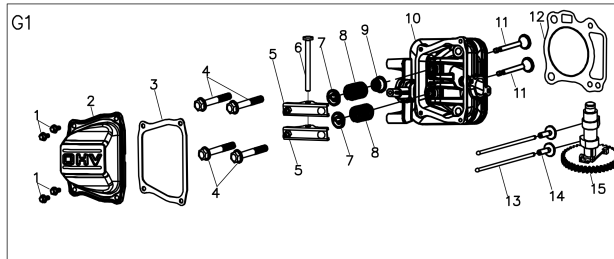

HYUNDAI

POWER PRODUCTS

Y145V