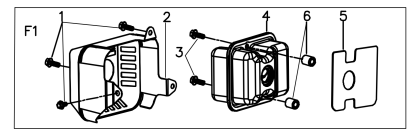

HYUNDAI

POWER PRODUCTS

Y145V