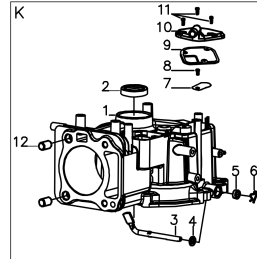

HYUNDAI

POWER PRODUCTS

Y145V