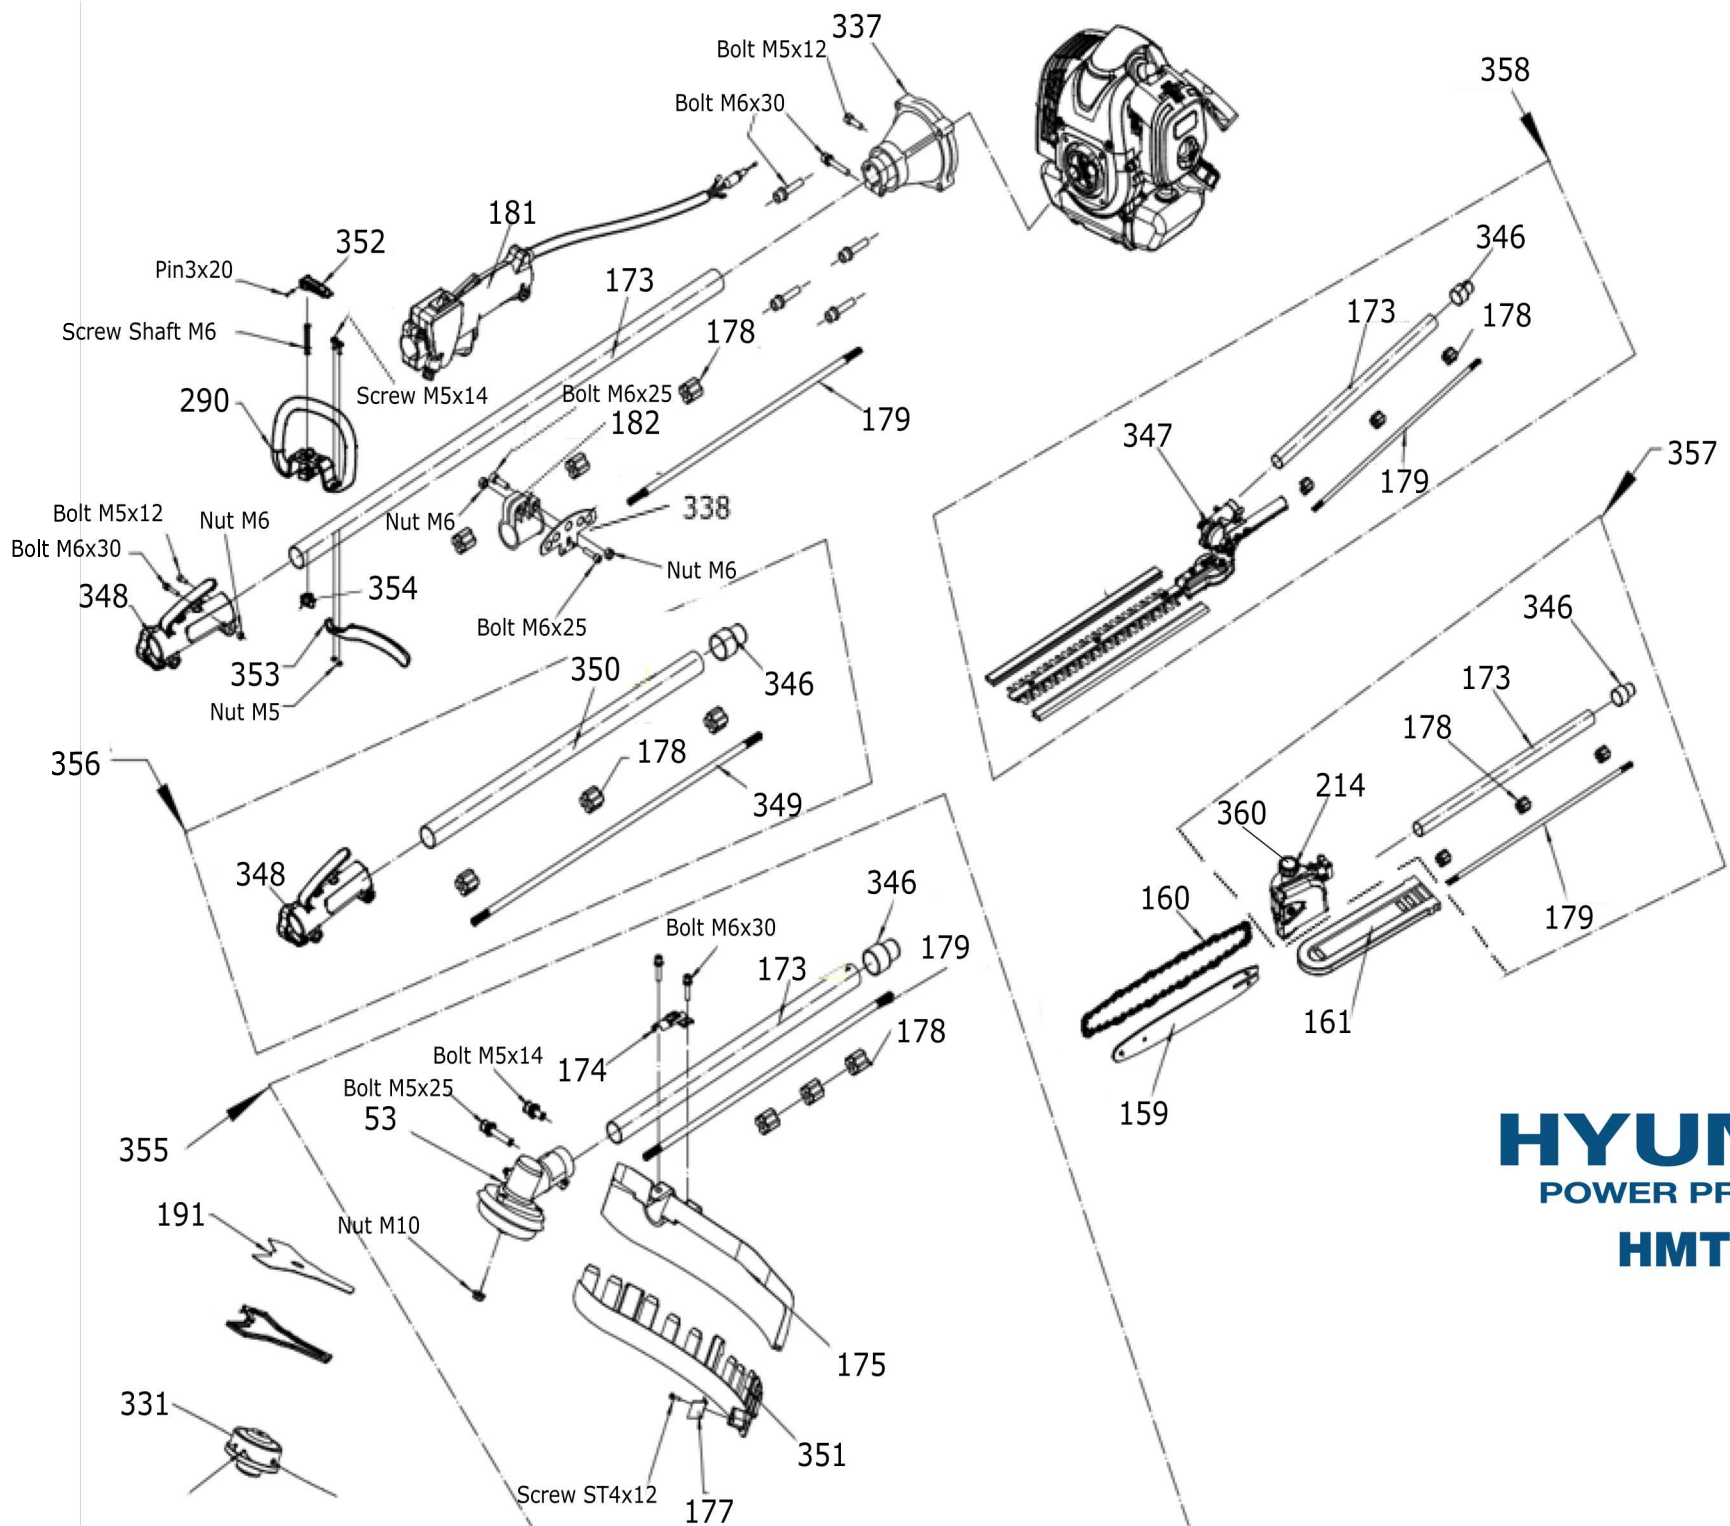

HYUNDAI

POWER PRODUCTS

HMT43L

HYUNDAI
 POWER PRODUCTS
HMT43L

HYUNDAI

POWER PRODUCTS

HMT43L

Ref	Description	Part numbers
21	Flywheel	HY02110
27	Oil seal 12x22x7	HY02701
30	Left Crankcase	HY03007
39	Gasket, Cylinder	HY03902
40	Piston Ring	HY04012
42	Piston Snap Ring ϕ 10	HY04202
43	Piston Pin	HY04305
44	Piston	HY04412
46	Needle BearingK10x13x16	HY04611
47	Key 3x13	HY04706
48	CrankShaft	HY04812
50	Gasket, Crankcase	HY05002
51	Right & left Crankcase	HY05109
53	Gearcase Assy	HY05303
76	Clutch	HY07606
107	Fuel Tank Assy	HY10710
110	Fuel filter	HY11003
114	Fuel Hose Assy	HY11405
119	Fuel tank cap	HY11906
122	Top Cover	HY12205
124	Cylinder Cover	HY12408
128	Air-filter Cover	HY12810
130	Air-filter sponge	HY13009
133	Muffler Cover	HY13304
135	Muffler	HY13510
139	Ignition coil	HY13910
140	Spark Plug	BM6A
141	Cylinder	HY14112
143	Gasket, Inlet Pipe	HY14302
144	Inlet Pipe	HY14402
153	Carburetor	HY15310
159	12" Bar	HY15904
160	12" Chain	HY16004
161	Cover, Bar	HY16102
163	Oil Seal 15x30x7	HY16304
164	Air-filter bracket	HY16407
166	Fuel Tank Seat	HY16604