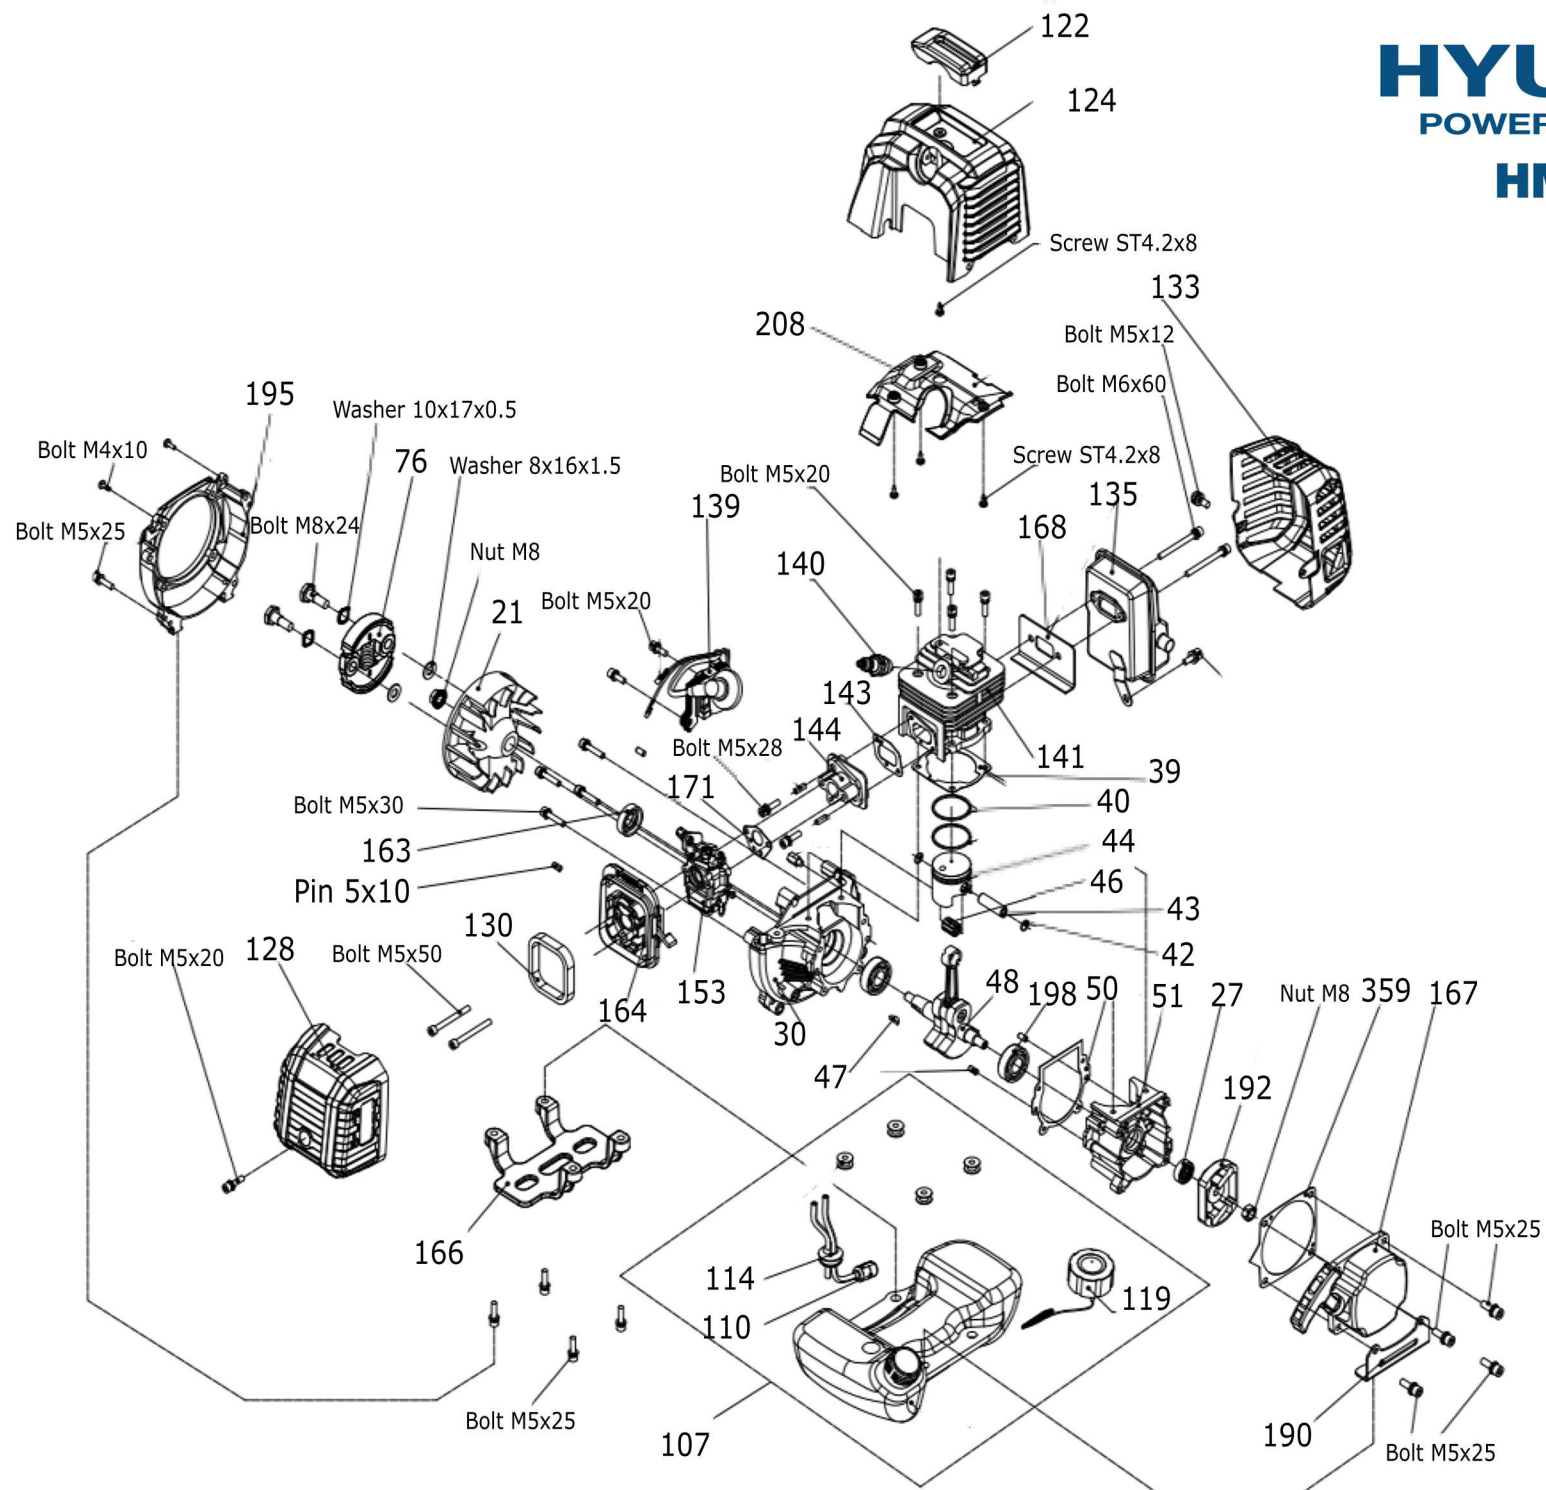

HYUNDAI

POWER PRODUCTS

HMT43L

HYUNDAI
 POWER PRODUCTS
HMT43L

HYUNDAI

POWER PRODUCTS

HMT43L

Ref	Description	Part numbers
21	Flywheel	HY02110
27	Oil seal 12x22x7	HY02701
30	Left Crankcase	HY03007
39	Gasket, Cylinder	HY03902
40	Piston Ring	HY04012
42	Piston Snap Ring ϕ 10	HY04202
43	Piston Pin	HY04305
44	Piston	HY04412
46	Needle BearingK10x13x16	HY04611
47	Key 3x13	HY04706
48	CrankShaft	HY04812
50	Gasket, Crankcase	HY05002
51	Right & left Crankcase	HY05109
53	Gearcase Assy	HY05303
76	Clutch	HY07606
107	Fuel Tank Assy	HY10710
110	Fuel filter	HY11003
114	Fuel Hose Assy	HY11405
119	Fuel tank cap	HY11906
122	Top Cover	HY12205
124	Cylinder Cover	HY12408
128	Air-filter Cover	HY12810
130	Air-filter sponge	HY13009
133	Muffler Cover	HY13304
135	Muffler	HY13510
139	Ignition coil	HY13910
140	Spark Plug	BM6A
141	Cylinder	HY14112
143	Gasket, Inlet Pipe	HY14302
144	Inlet Pipe	HY14402
153	Carburetor	HY15310
159	12" Bar	HY15904
160	12" Chain	HY16004
161	Cover, Bar	HY16102
163	Oil Seal 15x30x7	HY16304
164	Air-filter bracket	HY16407
166	Fuel Tank Seat	HY16604