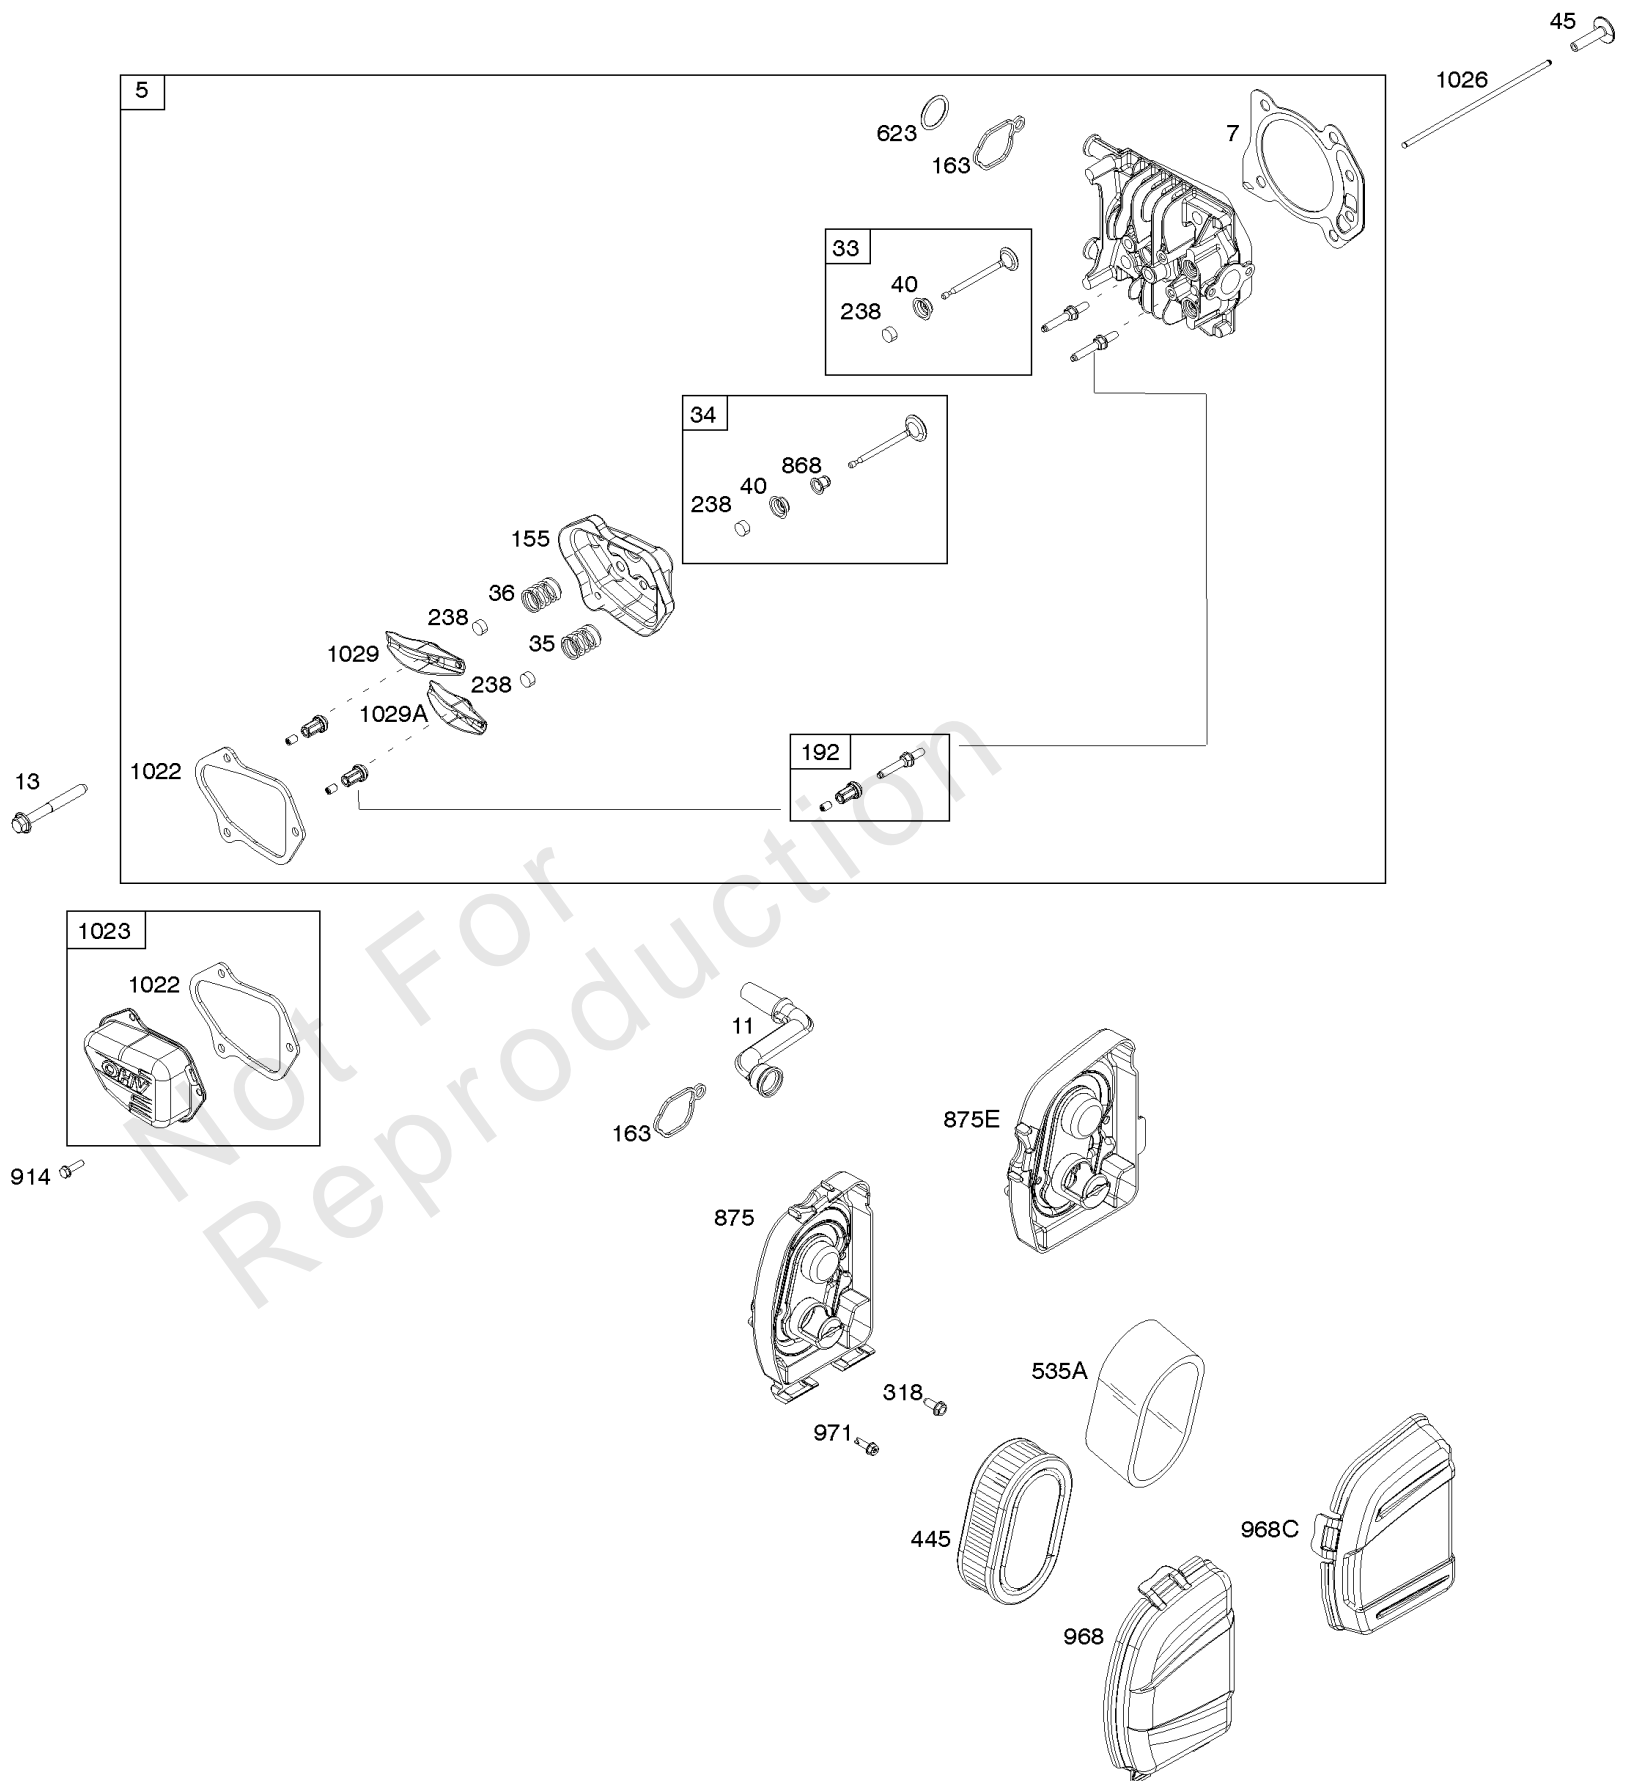

Parts Manual

Mfg. No: 103M02-0015-H5

Model Components	Page
Air Cleaner, Cylinder Head.	4
Armature, Controls, Electrical System, Governor Spring, Spark Plug.	6
Armature, Controls, Electrical System, In-Start, Starter Motor, Flywheel.	8
Blower Housing.	10
Camshaft, Crankshaft, Cylinder, Gasket Set, Piston/Rings/Connecting Rod, Sump, Warning Label.	12
Carburetor.	16
Exhaust System, Fuel Supply.	18
Flywheel, Rewind Starter.	20
Replacement Engine - US & Canada.	22

Not For
Reproduction

Air Cleaner, Cylinder Head

REF NO	PART NO	QTY	DESCRIPTION
5	595353		HEAD, Cylinder
7	592358		GASKET, Cylinder Head
11	590522		TUBE, Breather
13	590512		SCREW -(Cylinder Head)
33	594095		VALVE, Exhaust
34	594094		VALVE, Intake
35	590532		SPRING, Valve -(Intake)
36	590532		SPRING, Valve -(Exhaust)
40	594092		RETAINER, Valve
45	590514		TAPPET, Valve
155	594093		PLATE, Cylinder Head
163	799580		GASKET, Air Cleaner -(Air Cleaner)
192	590535		ADJUSTER, Rocker Arm
238	594097		CAP, Valve
318	793480		SCREW -(Mounting Bracket)
445	593260		FILTER, A/C Cartridge
623	799581		SEAL, O-Ring -(Carburetor Spacer)
868	594096		SEAL, Valve -(Intake)
875	594107		BASE, Air Cleaner
875E	594574		BASE, Air Cleaner
914	591103		SCREW -(Rocker Cover)
968	594106		COVER, Air Cleaner
968C	594575		COVER, Air Cleaner
971	590552		SCREW -(Air Cleaner Base to Carburetor/Throttle Body)
1022	595342		GASKET, Rocker Cover
1023	595352		COVER, Rocker
1026	590515		ROD, Push
1029	590526		ARM, Rocker -(Exhaust)
1029A	590527		ARM, Rocker -(Intake)