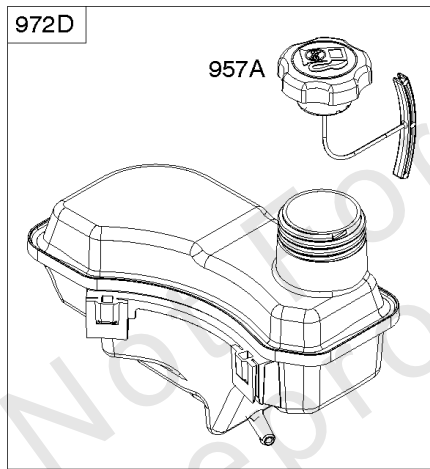

Camshaft, Crankshaft, Cylinder, Gasket Set, Piston/Rings/Connecting Rod, Sump,

Mfg. No: 103M02-0015-H5

Camshaft, Crankshaft, Cylinder, Gasket Set, Piston/Rings/Connecting Rod, Sump,

REF NO	PART NO	QTY	DESCRIPTION
1264	793453		SCREW -(Breather Reed)
1319	794467		LABEL, Warning
1319A	797669		LABEL, Warning

Not For Reproduction

Not For
Reproduction

Carburetor

REF NO	PART NO	QTY	DESCRIPTION
104	590558		PIN, Float Hinge
105	594581		VALVE, Float Needle
117	596523		JET, Main -(Standard) -Used Before Code Date 18070100
117	84001985		JET, Main -(Standard) -Used After Code Date 18063000
118	594578		JET, Main -(High Altitude) -Used Before Code Date 18070100
118	84001986		JET, Main -(High Altitude) -Used After Code Date 18063000
121	590589		KIT, Carburetor Overhaul -Used Before Code Date 15030900
121	594636		KIT, Carburetor Overhaul -Used After Code Date 15030800
122	590549		SPACER, Carburetor
125	594576		CARBURETOR -Used Before Code Date 18070100
125	84001032		CARBURETOR -Used After Code Date 18063000
133	591120		FLOAT, Carburetor
137	593235		GASKET, Float Bowl -(Pack of 5) -Used Before Code Date 15030900
137	594633		GASKET, Float Bowl -(Pack of 5) -Used After Code Date 15030800
163	799580		GASKET, Air Cleaner -(Air Cleaner)
216	590547		LINK, Choke
217	590740		SPRING, Choke Return
493	593330		BRACKET, Mounting -(Carburetor)
617	270344S		SEAL, O-Ring -(Intake Manifold)
623	799581		SEAL, O-Ring -(Carburetor Spacer)
724	697478		RETAINER, Seal
951	591104		LEVER, Choke
975	591492		BOWL, Float -Used Before Code Date 15030900
975	594632		BOWL, Float -Used After Code Date 15030800
1127	590554		SCREW -(Float Bowl to Carburetor Body)
1238	590562		SCREW -(Carburetor Spacer)