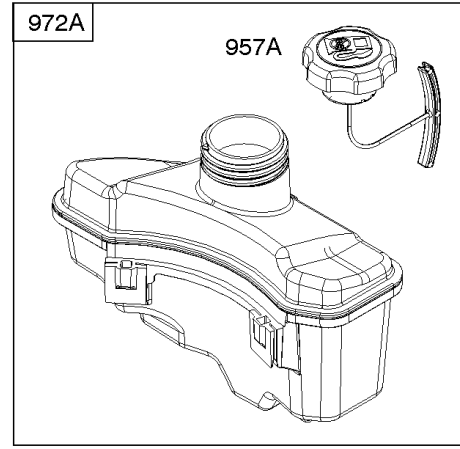

Exhaust System, Fuel Supply

REF NO	PART NO	QTY	DESCRIPTION
187	791766		LINE, Fuel -(Cut To Required Length)
300D	594108		MUFFLER
300F	596511		MUFFLER
601	791850		CLAMP, Hose
613	590562		SCREW -(Muffler)
676A	594563		DEFLECTOR, Muffler
832A	594109		GUARD, Muffler
836	690661		SCREW -(Muffler Guard)
957	594061		CAP, Fuel Tank
957A	596206		CAP, Fuel Tank
958	593171		VALVE, Fuel Shut Off
972A	596207		TANK, Fuel
972B	594112		TANK, Fuel
972C	596506		TANK, Fuel
972D	596513		TANK, Fuel
994	594562		ARRESTOR, Spark

Not For Reproduction