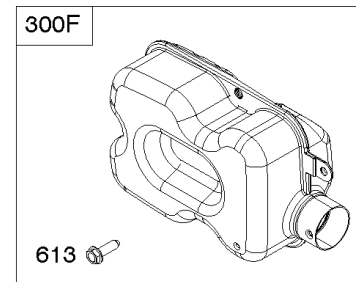

Exhaust System, Fuel Supply

REF NO	PART NO	QTY	DESCRIPTION
187	791766		LINE, Fuel -(Cut To Required Length)
300D	594108		MUFFLER
300F	596511		MUFFLER
601	791850		CLAMP, Hose
613	590562		SCREW -(Muffler)
676A	594563		DEFLECTOR, Muffler
832A	594109		GUARD, Muffler
836	690661		SCREW -(Muffler Guard)
957	594061		CAP, Fuel Tank
957A	596206		CAP, Fuel Tank
958	593171		VALVE, Fuel Shut Off
972A	596207		TANK, Fuel
972B	594112		TANK, Fuel
972C	596506		TANK, Fuel
972D	596513		TANK, Fuel
994	594562		ARRESTOR, Spark

Not For Reproduction