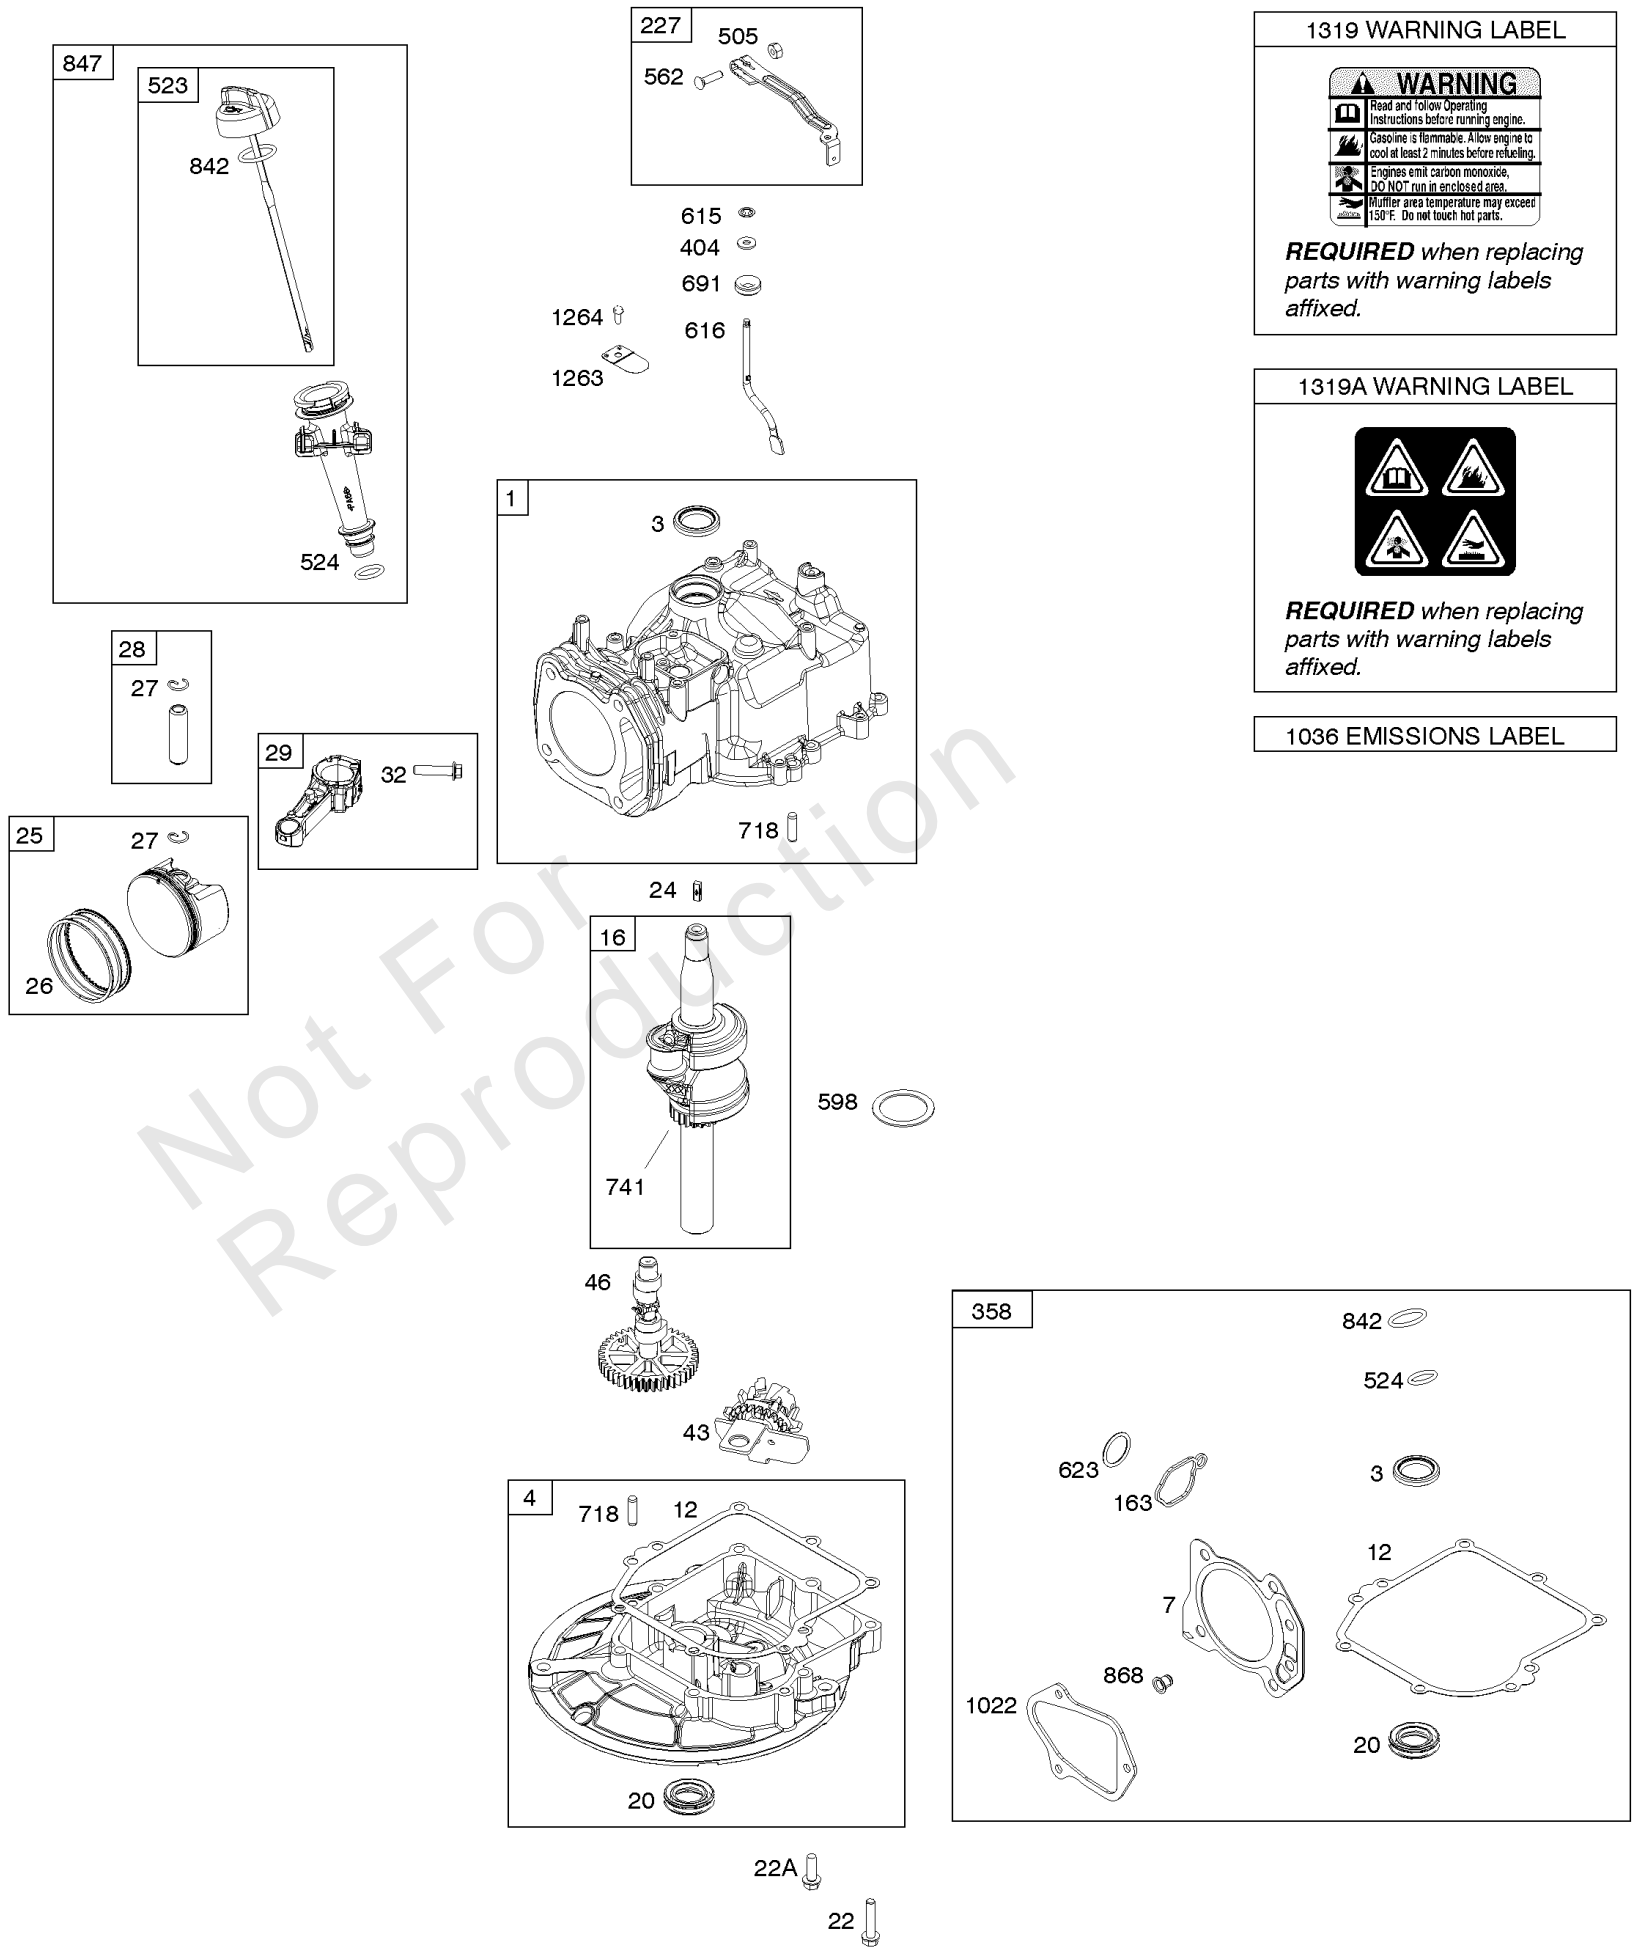

Camshaft, Crankshaft, Cylinder, Gasket Set, Piston/Rings/Connecting Rod, Sump,

Mfg. No: 103M02-0015-H5

1319 WARNING LABEL

WARNING

Read and follow Operating instructions before running engine.

Gasoline is flammable. Allow engine to cool at least 2 minutes before refueling.

Engines emit carbon monoxide, **DO NOT** run in enclosed area.

Muffler area temperature may exceed 150° F. Do not touch hot parts.

REQUIRED when replacing parts with warning labels affixed.

1319A WARNING LABEL

REQUIRED when replacing parts with warning labels affixed.

1036 EMISSIONS LABEL