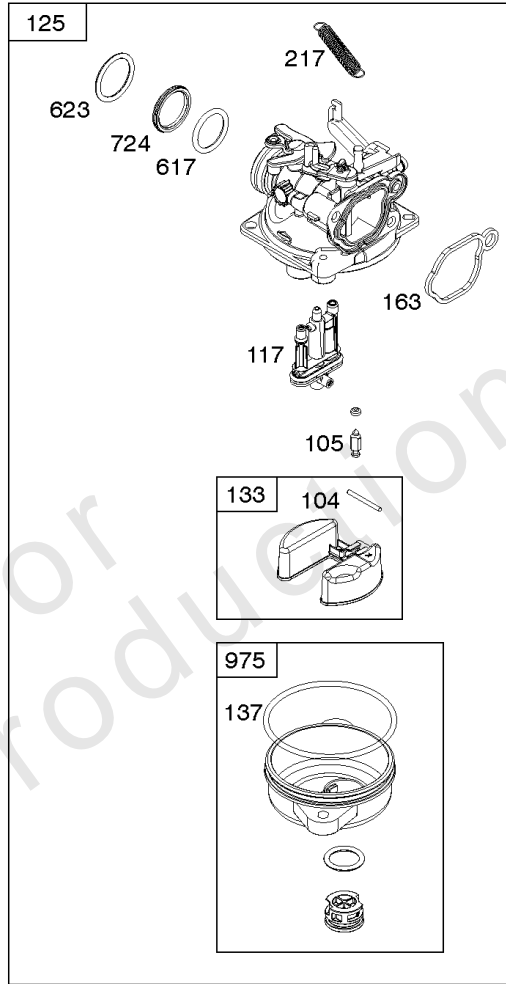

Camshaft, Crankshaft, Cylinder, Gasket Set, Piston/Rings/Connecting Rod, Sump,

Mfg. No: 103M02-0015-H5

Camshaft, Crankshaft, Cylinder, Gasket Set, Piston/Rings/Connecting Rod, Sump,

REF NO	PART NO	QTY	DESCRIPTION
1264	793453		SCREW -(Breather Reed)
1319	794467		LABEL, Warning
1319A	797669		LABEL, Warning

Not For Reproduction

Not For
Reproduction

Carburetor

REF NO	PART NO	QTY	DESCRIPTION
104	590558		PIN, Float Hinge
105	594581		VALVE, Float Needle
117	596523		JET, Main -(Standard) -Used Before Code Date 18070100
117	84001985		JET, Main -(Standard) -Used After Code Date 18063000
118	594578		JET, Main -(High Altitude) -Used Before Code Date 18070100
118	84001986		JET, Main -(High Altitude) -Used After Code Date 18063000
121	590589		KIT, Carburetor Overhaul -Used Before Code Date 15030900
121	594636		KIT, Carburetor Overhaul -Used After Code Date 15030800
122	590549		SPACER, Carburetor
125	594576		CARBURETOR -Used Before Code Date 18070100
125	84001032		CARBURETOR -Used After Code Date 18063000
133	591120		FLOAT, Carburetor
137	593235		GASKET, Float Bowl -(Pack of 5) -Used Before Code Date 15030900
137	594633		GASKET, Float Bowl -(Pack of 5) -Used After Code Date 15030800
163	799580		GASKET, Air Cleaner -(Air Cleaner)
216	590547		LINK, Choke
217	590740		SPRING, Choke Return
493	593330		BRACKET, Mounting -(Carburetor)
617	270344S		SEAL, O-Ring -(Intake Manifold)
623	799581		SEAL, O-Ring -(Carburetor Spacer)
724	697478		RETAINER, Seal
951	591104		LEVER, Choke
975	591492		BOWL, Float -Used Before Code Date 15030900
975	594632		BOWL, Float -Used After Code Date 15030800
1127	590554		SCREW -(Float Bowl to Carburetor Body)
1238	590562		SCREW -(Carburetor Spacer)