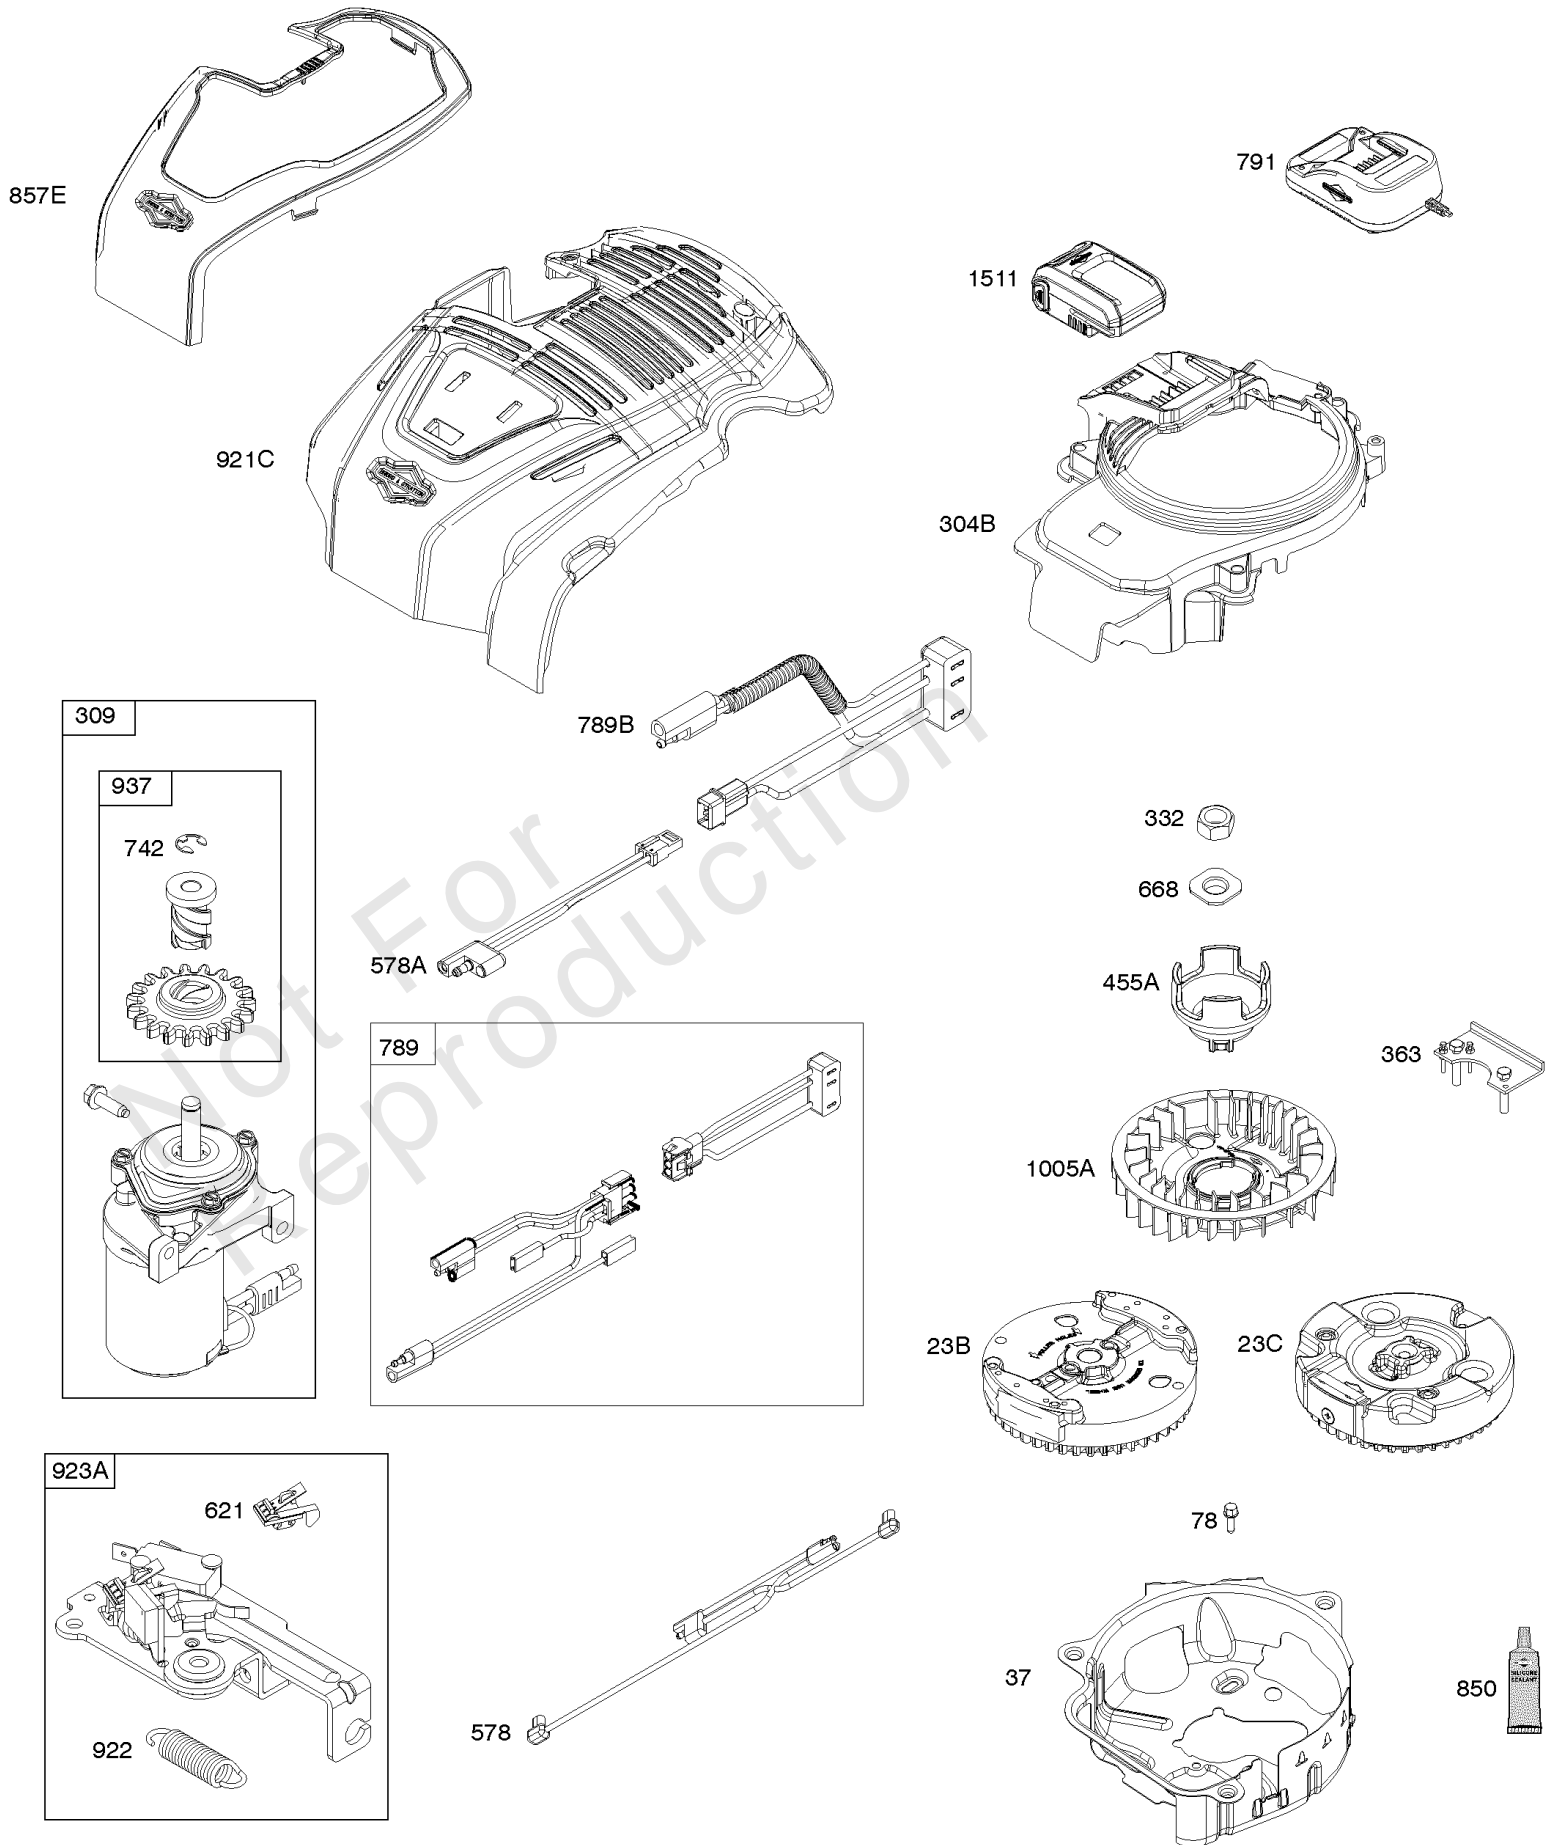

Armature, Controls, Electrical System, Governor Spring, Spark Plug

Mfg. No: 103M02-0015-H5

Armature, Controls, Electrical System, Governor Spring, Spark Plug

REF NO	PART NO	QTY	DESCRIPTION
188	793480		SCREW -(Control Bracket)
202	590517		LINK, Mechanical Governor
209	594506		SPRING, Governor
222	590560		BRACKET, Control
222A	596458		BRACKET, Control -Used After Code Date 17010100
222A	590561		BRACKET, Control -Used Before Code Date 17010200
227	590520		LEVER, Governor Control
236	591292		LINK, Lockout
265	690798		CLAMP, Casing
265A	691024		CLAMP, Casing
267	691044		SCREW -(Casing Clamp)
268	691025		CASING, Control Wire -(Cut To Required Length)
269	691026		WIRE, Control -(Cut To Required Length)
270	691027		NUT -(Control Wire Casing)
271	691028		LEVER, Control
333	595009		ARMATURE, Magneto
334	691061		SCREW -(Magneto Armature)
337	594056		PLUG, Spark -(Resistor)
356	595018		WIRE, Stop
383	19576S		WRENCH, Spark Plug
416	595196		BRACKET, Throttle Cable
505	793515		NUT -(Governor Control Lever)
562	793514		BOLT -(Governor Lever)
621	692310		SWITCH, Stop
635	692076		BOOT, Spark Plug
745	691146		SCREW -(Brake)
745A	690859		SCREW -(Brake)
843	593215		SLEEVE, Lever
922	692135		SPRING, Brake
923	691487		BRAKE