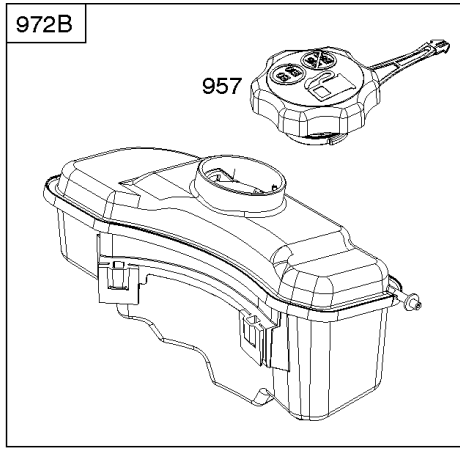

Exhaust System, Fuel Supply

REF NO	PART NO	QTY	DESCRIPTION
187	791766		LINE, Fuel -(Cut To Required Length)
300D	594108		MUFFLER
300F	596511		MUFFLER
601	791850		CLAMP, Hose
613	590562		SCREW -(Muffler)
676A	594563		DEFLECTOR, Muffler
832A	594109		GUARD, Muffler
836	690661		SCREW -(Muffler Guard)
957	594061		CAP, Fuel Tank
957A	596206		CAP, Fuel Tank
958	593171		VALVE, Fuel Shut Off
972A	596207		TANK, Fuel
972B	594112		TANK, Fuel
972C	596506		TANK, Fuel
972D	596513		TANK, Fuel
994	594562		ARRESTOR, Spark

Not For Reproduction