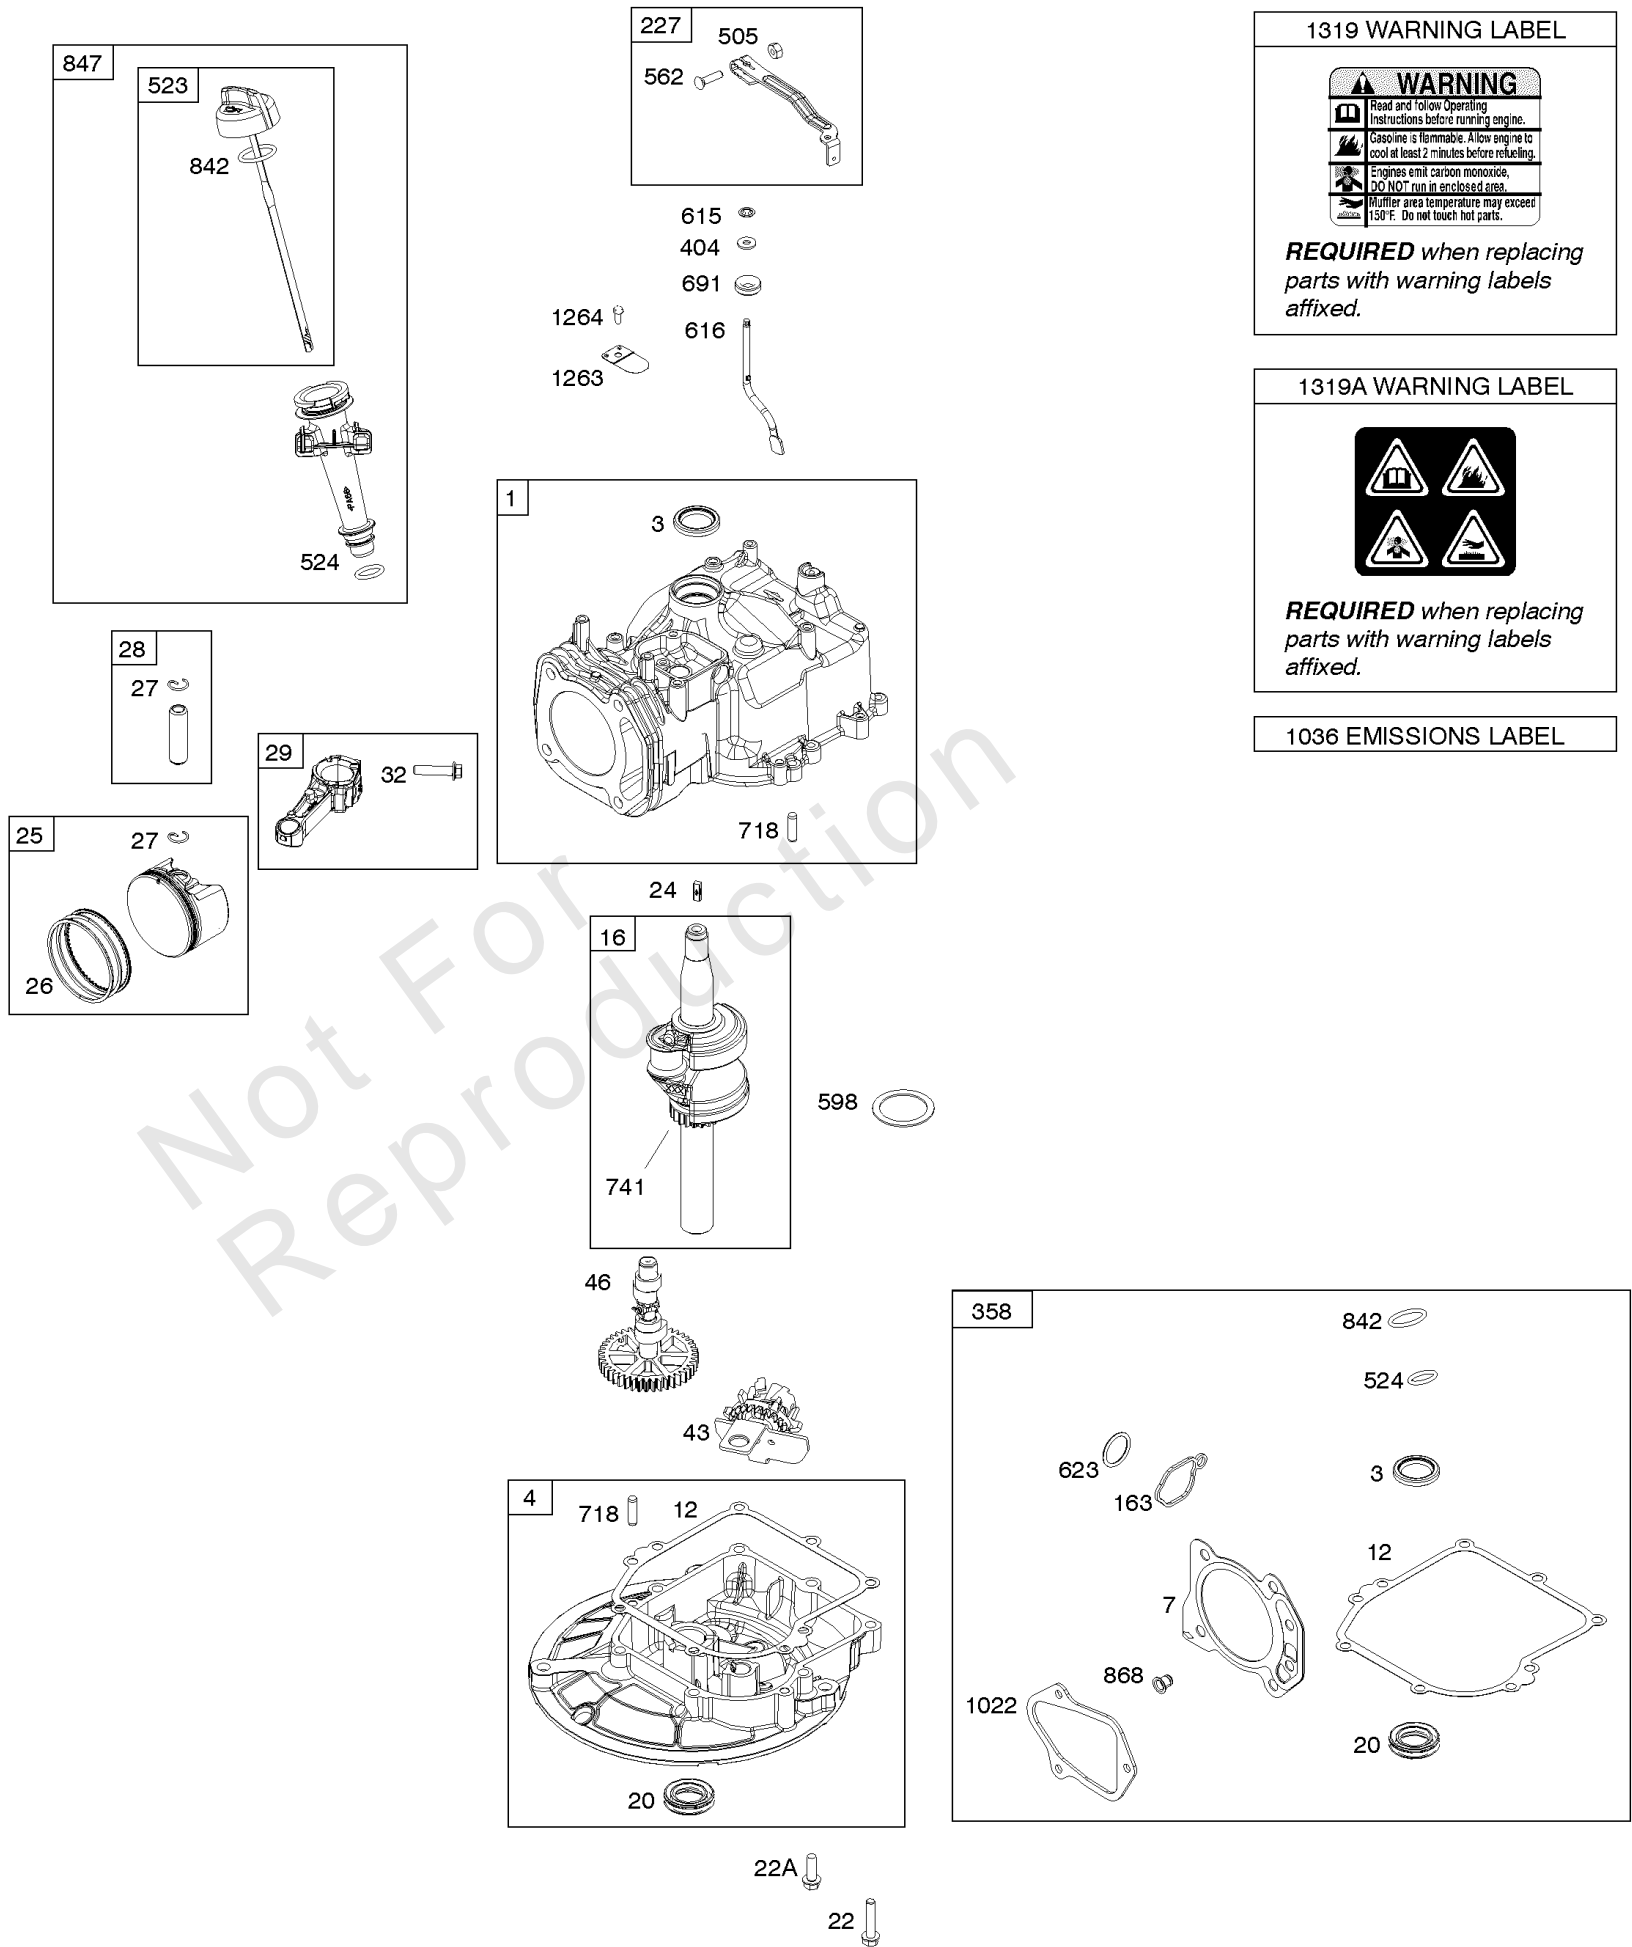

Camshaft, Crankshaft, Cylinder, Gasket Set, Piston/Rings/Connecting Rod, Sump,

REF NO	PART NO	QTY	DESCRIPTION
1	594100		CYLINDER ASSEMBLY
3	299819S		SEAL, Oil -(Magneto Side)
4	594101		SUMP, Engine
7	592358		GASKET, Cylinder Head
12	799587		GASKET, Crankcase
16	595024		CRANKSHAFT
20	399781S		SEAL, Oil -(PTO Side)
22	692551		SCREW -(Crankcase Cover/Sump)
22A	590763		SCREW -(Crankcase Cover/Sump)
24	222698S		KEY, Flywheel
25	594099		PISTON ASSEMBLY -(Standard)
26	594098		SET, Ring -(Standard)
27	691588		LOCK, Piston Pin
28	298909		PIN, Piston
29	594089		ROD, Connecting
32	691664		SCREW -(Connecting Rod)
43	697799		SLINGER, Governor/Oil
46	594090		CAMSHAFT
163	799580		GASKET, Air Cleaner -(Air Cleaner)
227	590520		LEVER, Governor Control
358	595354		GASKET SET, Engine
404	690272		WASHER -(Governor Crank)
505	793515		NUT -(Governor Control Lever)
523	796503		DIPSTICK
524	691876		SEAL, O-Ring
562	793514		BOLT -(Governor Lever)
598	592587		SHIM, End Play -(Crankshaft or Camshaft Bearing)
615	690340		RETAINER, Governor Shaft
616	590516		CRANK, Governor
623	799581		SEAL, O-Ring -(Carburetor Spacer)
691	593837		SEAL, Governor Shaft
718	690959		PIN, Locating -(Crankcase Cover/Sump)
741	594105		GEAR, Timing
842	691031		SEAL, O-Ring -(Dipstick Tube)
847	594110		DIPSTICK/TUBE ASSEMBLY
868	594096		SEAL, Valve -(Intake)
1022	595342		GASKET, Rocker Cover
1036	-----		Label-Emissions -(Available From A Briggs & Stratton Authorized Dealer)
1263	697124		REED, Breather

Camshaft, Crankshaft, Cylinder, Gasket Set, Piston/Rings/Connecting Rod, Sump,

Mfg. No: 103M02-0015-H5