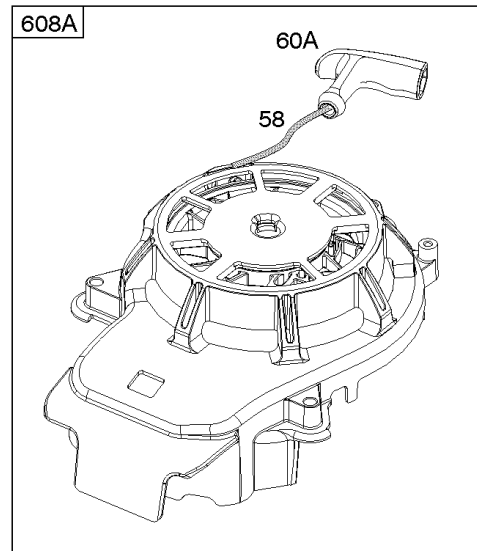

Not For Reproduction