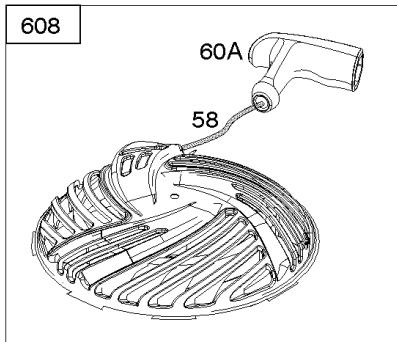

Not For Reproduction