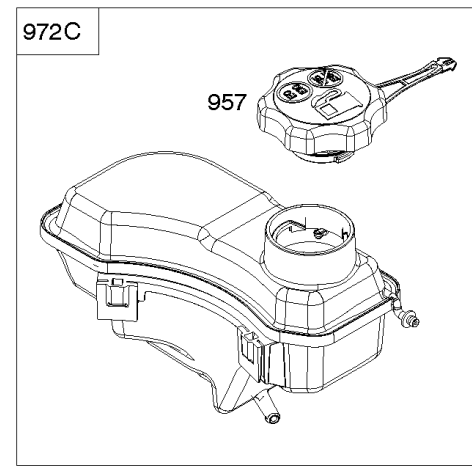

Exhaust System, Fuel Supply

REF NO	PART NO	QTY	DESCRIPTION
187	791766		LINE, Fuel -(Cut To Required Length)
300D	594108		MUFFLER
300F	596511		MUFFLER
601	791850		CLAMP, Hose
613	590562		SCREW -(Muffler)
676A	594563		DEFLECTOR, Muffler
832A	594109		GUARD, Muffler
836	690661		SCREW -(Muffler Guard)
957	594061		CAP, Fuel Tank
957A	596206		CAP, Fuel Tank
958	593171		VALVE, Fuel Shut Off
972A	596207		TANK, Fuel
972B	594112		TANK, Fuel
972C	596506		TANK, Fuel
972D	596513		TANK, Fuel
994	594562		ARRESTOR, Spark

Not For Reproduction