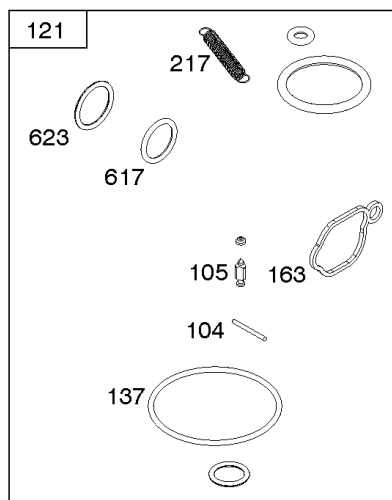

REQUIRED when replacing parts with warning labels affixed.

1319A WARNING LABEL

REQUIRED when replacing parts with warning labels affixed.

1036 EMISSIONS LABEL

Camshaft, Crankshaft, Cylinder, Gasket Set, Piston/Rings/Connecting Rod, Sump,

Camshaft, Crankshaft, Cylinder, Gasket Set, Piston/Rings/Connecting Rod, Sump,

Mfg. No: 103M02-0015-H5

Camshaft, Crankshaft, Cylinder, Gasket Set, Piston/Rings/Connecting Rod, Sump,

REF NO	PART NO	QTY	DESCRIPTION
1264	793453		SCREW -(Breather Reed)
1319	794467		LABEL, Warning
1319A	797669		LABEL, Warning

Not For Reproduction

Not For
Reproduction

Carburetor

REF NO	PART NO	QTY	DESCRIPTION
104	590558		PIN, Float Hinge
105	594581		VALVE, Float Needle
117	596523		JET, Main -(Standard) -Used Before Code Date 18070100
117	84001985		JET, Main -(Standard) -Used After Code Date 18063000
118	594578		JET, Main -(High Altitude) -Used Before Code Date 18070100
118	84001986		JET, Main -(High Altitude) -Used After Code Date 18063000
121	590589		KIT, Carburetor Overhaul -Used Before Code Date 15030900
121	594636		KIT, Carburetor Overhaul -Used After Code Date 15030800
122	590549		SPACER, Carburetor
125	594576		CARBURETOR -Used Before Code Date 18070100
125	84001032		CARBURETOR -Used After Code Date 18063000
133	591120		FLOAT, Carburetor
137	593235		GASKET, Float Bowl -(Pack of 5) -Used Before Code Date 15030900
137	594633		GASKET, Float Bowl -(Pack of 5) -Used After Code Date 15030800
163	799580		GASKET, Air Cleaner -(Air Cleaner)
216	590547		LINK, Choke
217	590740		SPRING, Choke Return
493	593330		BRACKET, Mounting -(Carburetor)
617	270344S		SEAL, O-Ring -(Intake Manifold)
623	799581		SEAL, O-Ring -(Carburetor Spacer)
724	697478		RETAINER, Seal
951	591104		LEVER, Choke
975	591492		BOWL, Float -Used Before Code Date 15030900
975	594632		BOWL, Float -Used After Code Date 15030800
1127	590554		SCREW -(Float Bowl to Carburetor Body)
1238	590562		SCREW -(Carburetor Spacer)