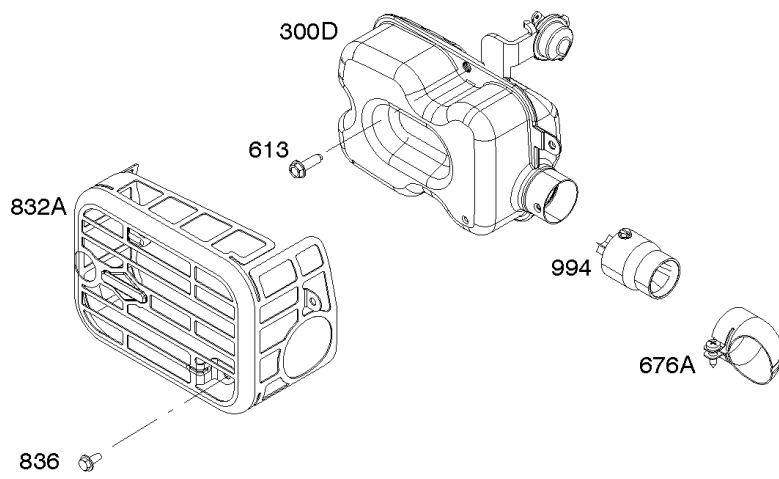

Exhaust System, Fuel Supply

REF NO	PART NO	QTY	DESCRIPTION
187	791766		LINE, Fuel -(Cut To Required Length)
300D	594108		MUFFLER
300F	596511		MUFFLER
601	791850		CLAMP, Hose
613	590562		SCREW -(Muffler)
676A	594563		DEFLECTOR, Muffler
832A	594109		GUARD, Muffler
836	690661		SCREW -(Muffler Guard)
957	594061		CAP, Fuel Tank
957A	596206		CAP, Fuel Tank
958	593171		VALVE, Fuel Shut Off
972A	596207		TANK, Fuel
972B	594112		TANK, Fuel
972C	596506		TANK, Fuel
972D	596513		TANK, Fuel
994	594562		ARRESTOR, Spark

Not For Reproduction