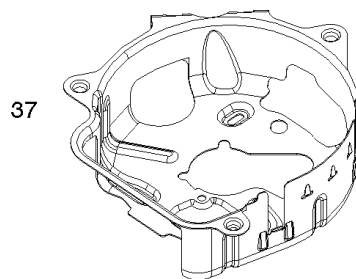

Not For Reproduction