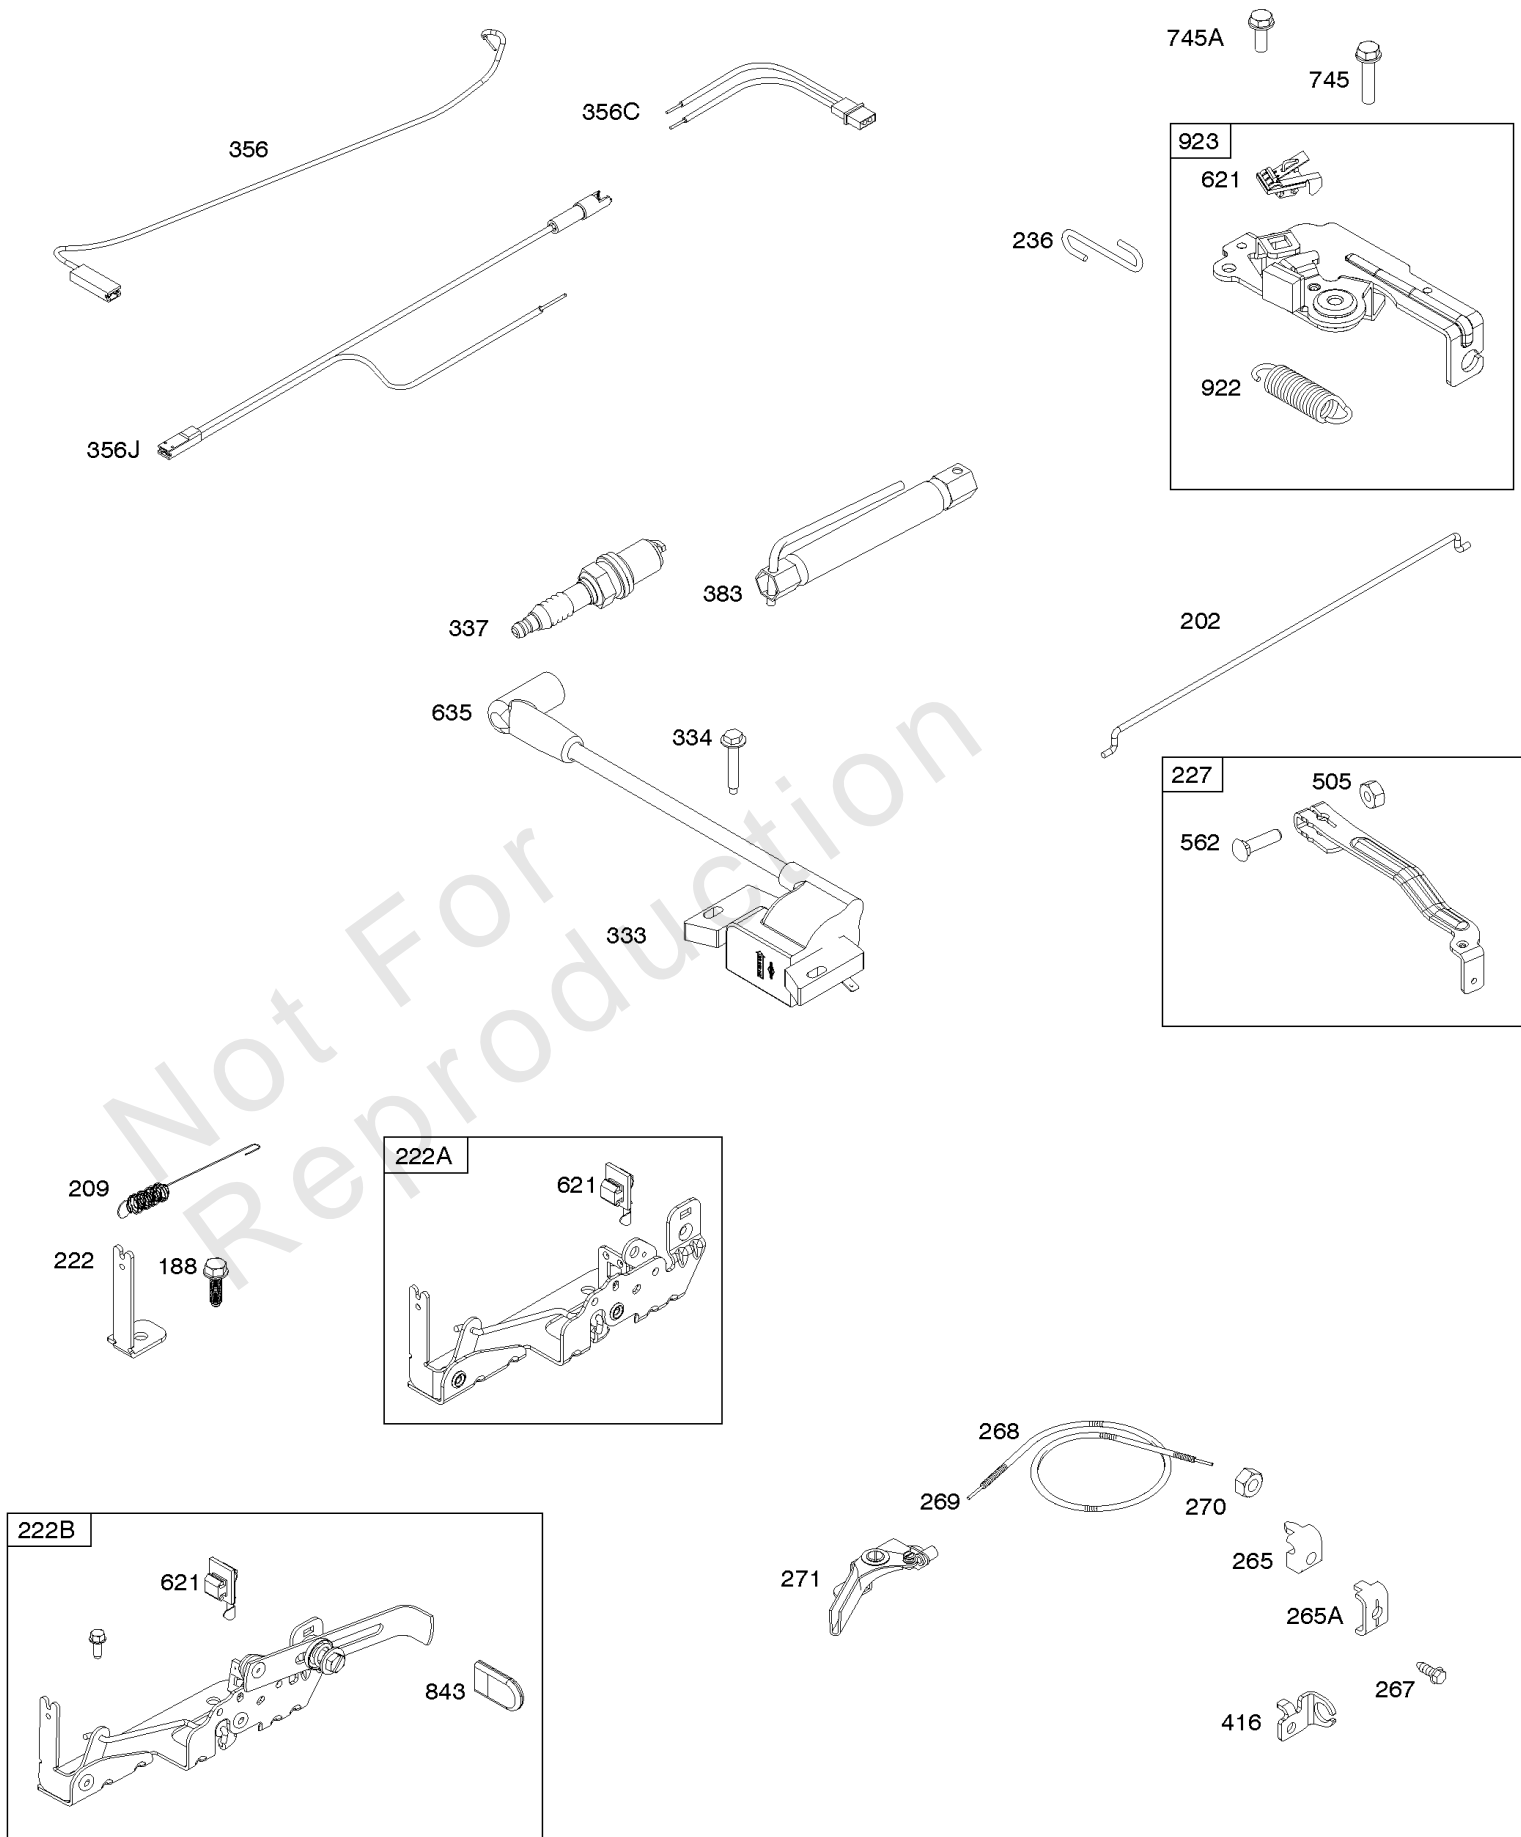

Armature, Controls, Electrical System, Governor Spring, Spark Plug

Mfg. No: 103M02-0015-H5

Armature, Controls, Electrical System, Governor Spring, Spark Plug

REF NO	PART NO	QTY	DESCRIPTION
188	793480		SCREW -(Control Bracket)
202	590517		LINK, Mechanical Governor
209	594506		SPRING, Governor
222	590560		BRACKET, Control
222A	596458		BRACKET, Control -Used After Code Date 17010100
222A	590561		BRACKET, Control -Used Before Code Date 17010200
227	590520		LEVER, Governor Control
236	591292		LINK, Lockout
265	690798		CLAMP, Casing
265A	691024		CLAMP, Casing
267	691044		SCREW -(Casing Clamp)
268	691025		CASING, Control Wire -(Cut To Required Length)
269	691026		WIRE, Control -(Cut To Required Length)
270	691027		NUT -(Control Wire Casing)
271	691028		LEVER, Control
333	595009		ARMATURE, Magneto
334	691061		SCREW -(Magneto Armature)
337	594056		PLUG, Spark -(Resistor)
356	595018		WIRE, Stop
383	19576S		WRENCH, Spark Plug
416	595196		BRACKET, Throttle Cable
505	793515		NUT -(Governor Control Lever)
562	793514		BOLT -(Governor Lever)
621	692310		SWITCH, Stop
635	692076		BOOT, Spark Plug
745	691146		SCREW -(Brake)
745A	690859		SCREW -(Brake)
843	593215		SLEEVE, Lever
922	692135		SPRING, Brake
923	691487		BRAKE